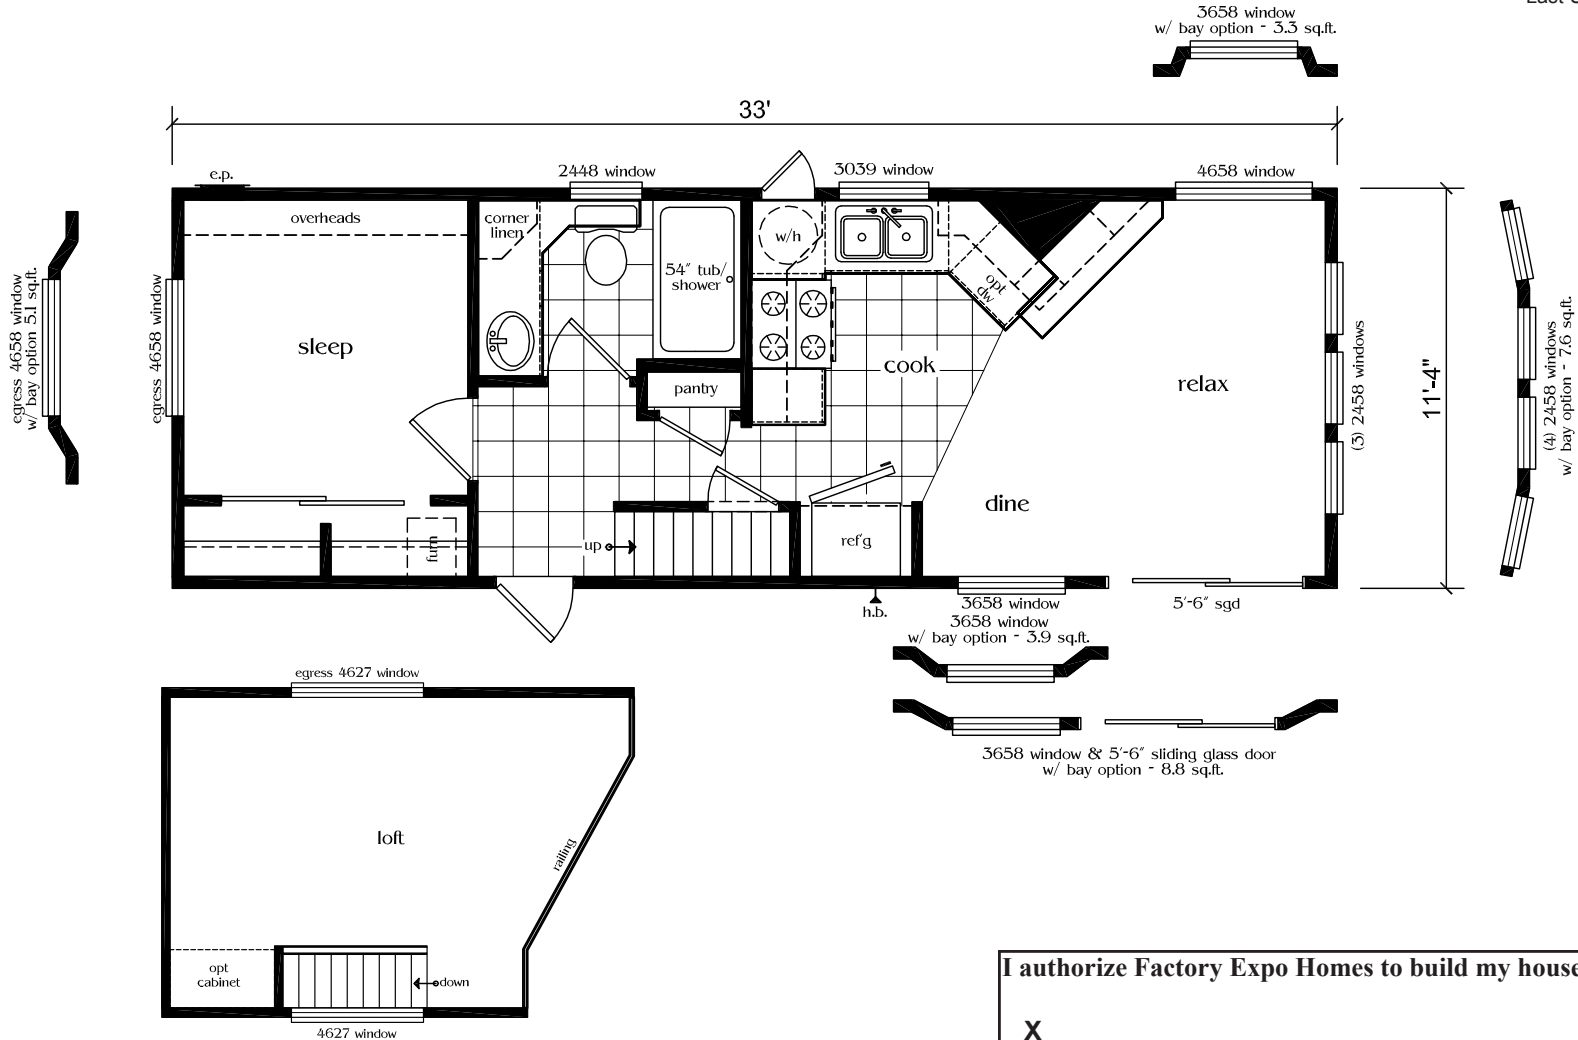

Carefree
Canyon Vista

Factory Expo
"Factory Direct Value" HOME CENTERS

1 Bedroom, 1 Bath w/Loft
Approx. 374 SQ. FT.
Park Model

Last Updated: 1-27-09

I authorize Factory Expo Homes to build my house, per this plan.