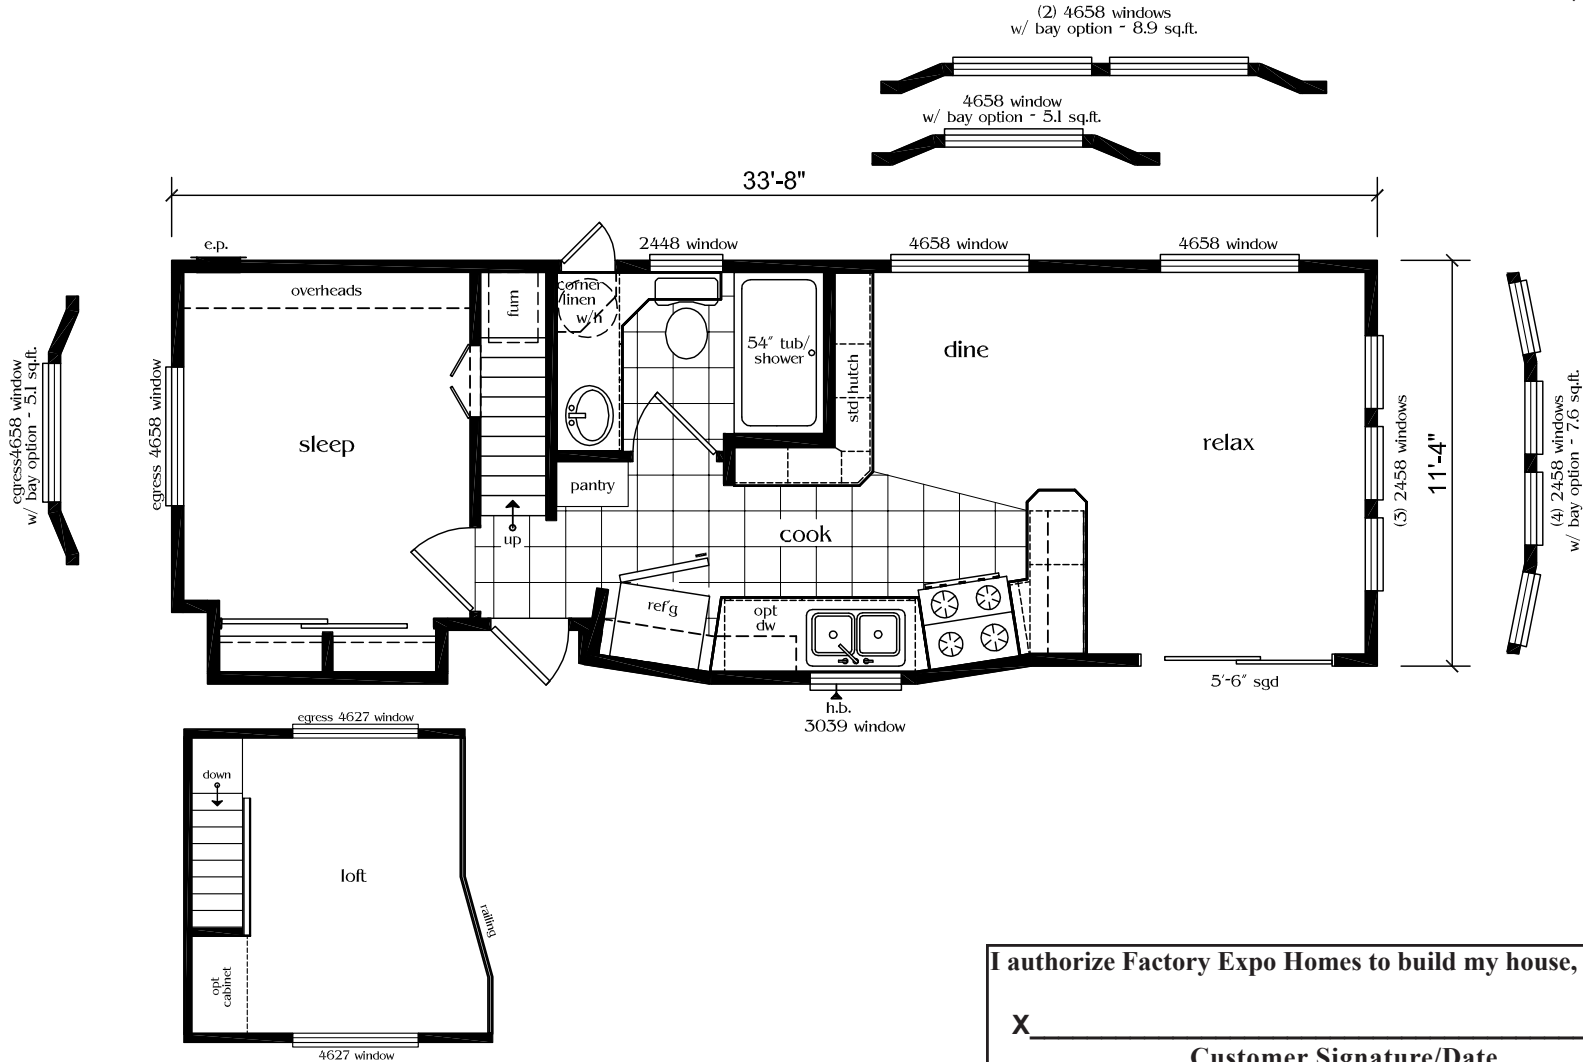

Coconino
Canyon Vista

Factory Expo
"Factory Direct Value" HOME CENTERS

1 Bedroom, 1 Bath w/Loft
Approx. 384 SQ. FT.
Park Model

Last Updated: 1-27-09

I authorize Factory Expo Homes to build my house, per this plan.