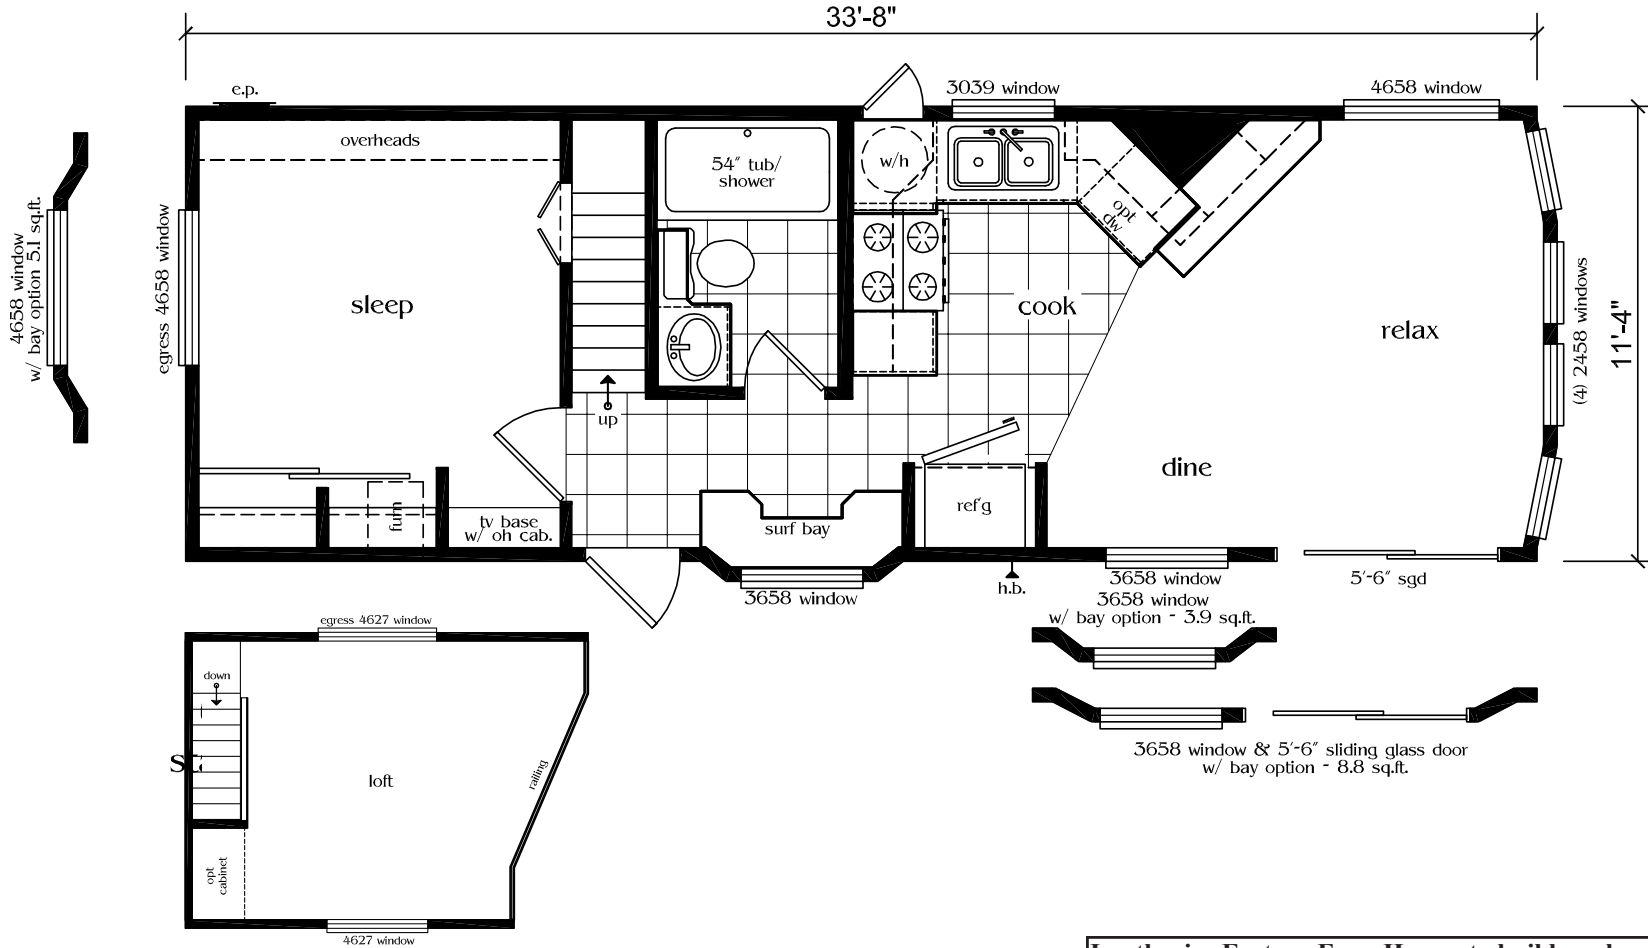

Coronado
Canyon Vista

Factory Expo
"Factory Direct Value" HOME CENTERS

1 Bedroom, 1 Bath w/Loft
Approx. 388 SQ. FT.
Park Model

Last Updated: 1-27-09

I authorize Factory Expo Homes to build my house, per this plan.