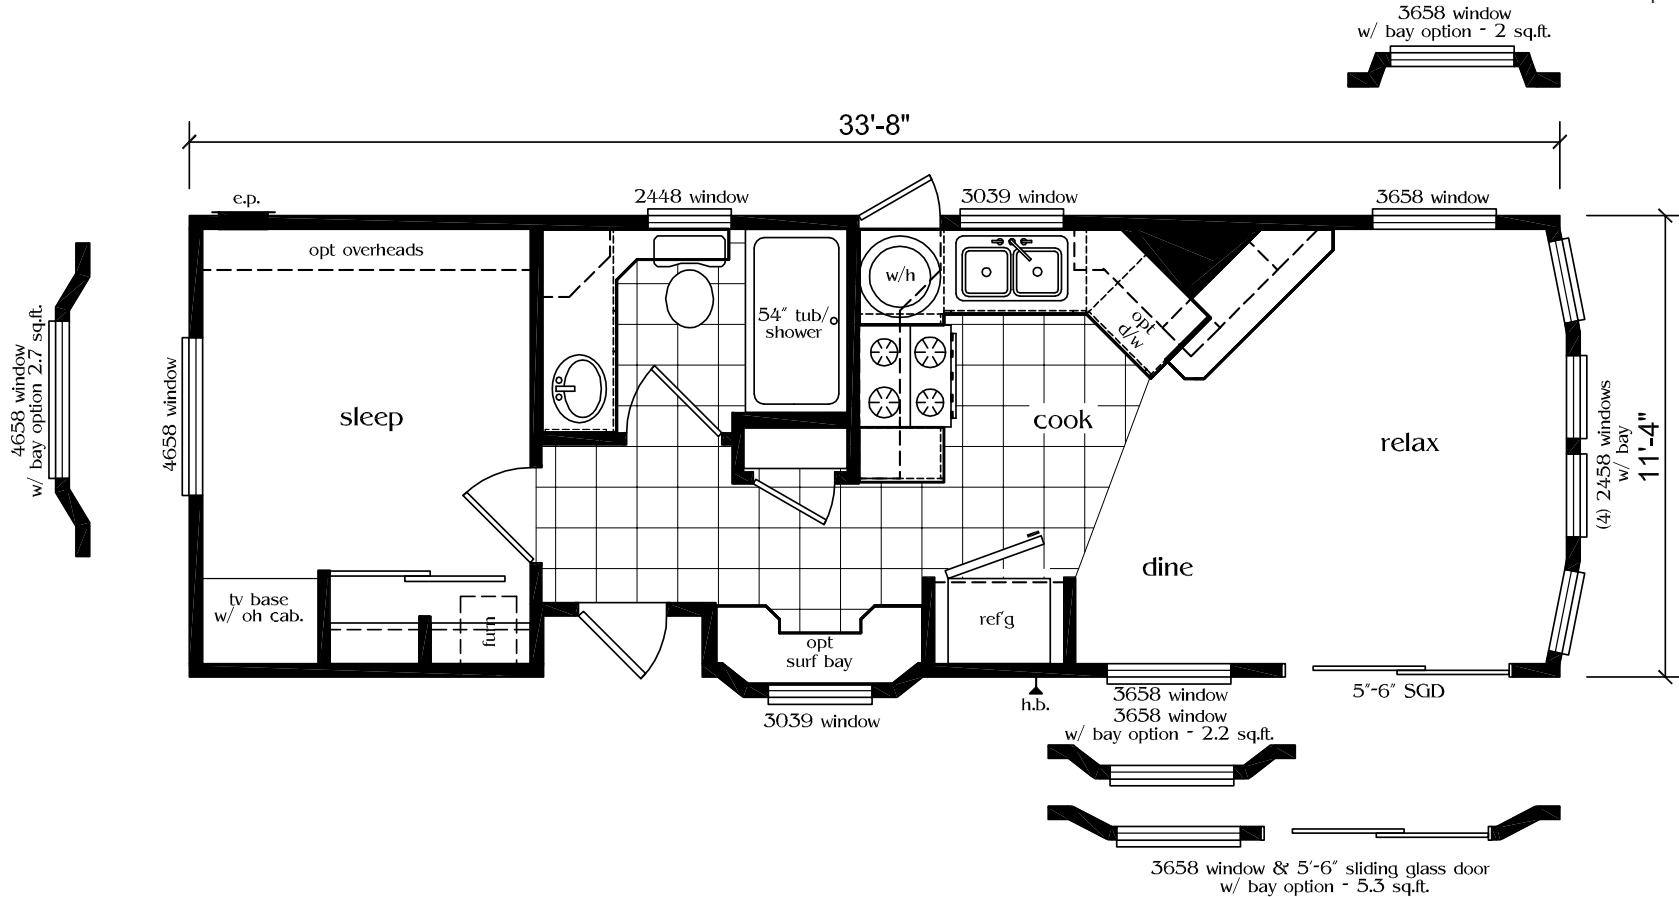

**Heatherbrook**  
Canyon Vista Limited

**Factory Expo**  
"Factory Direct Value" HOME CENTERS

**1 Bedroom, 1 Bath**  
**Approx. 382 SQ. FT.**  
**Park Model**

Last Updated: 1-27-09

I authorize Factory Expo Homes to build my house, per this plan.