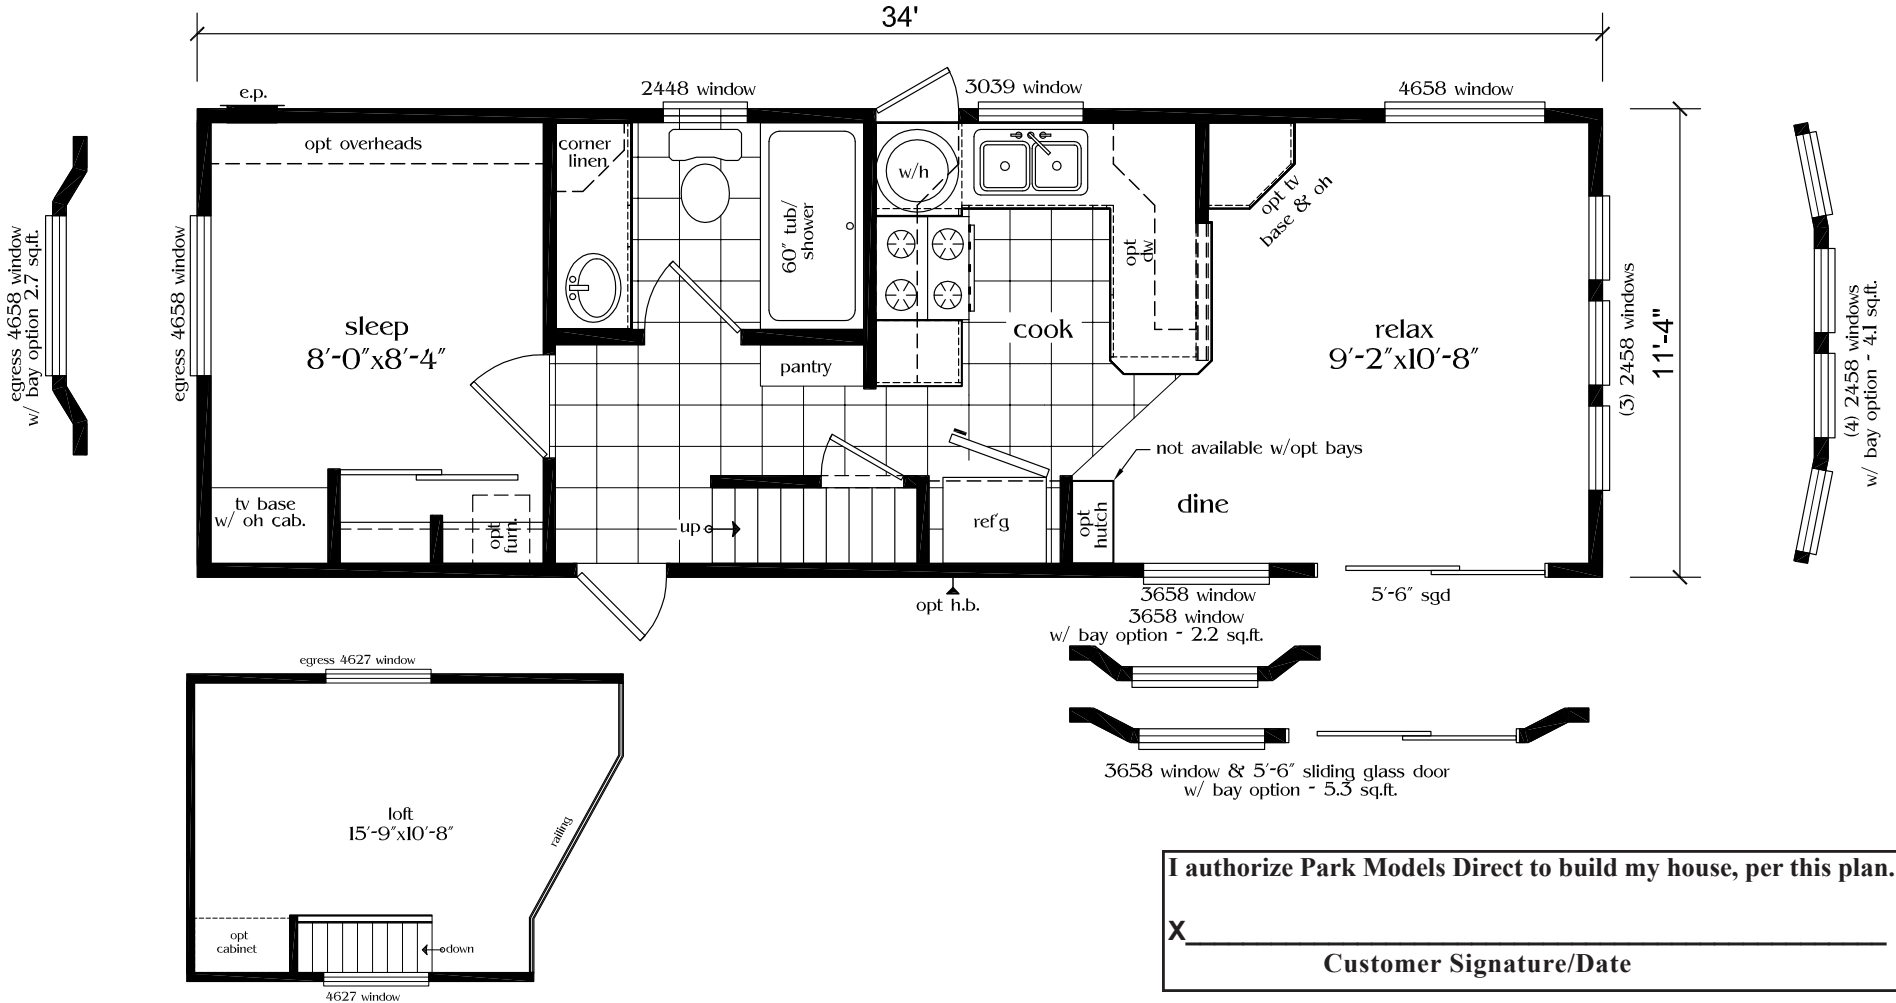

Last Updated: 12-21-09

3658 window
w/ bay option - 2.0 sq.ft.

I authorize Park Models Direct to build my house, per this plan.

X _____

Customer Signature/Date