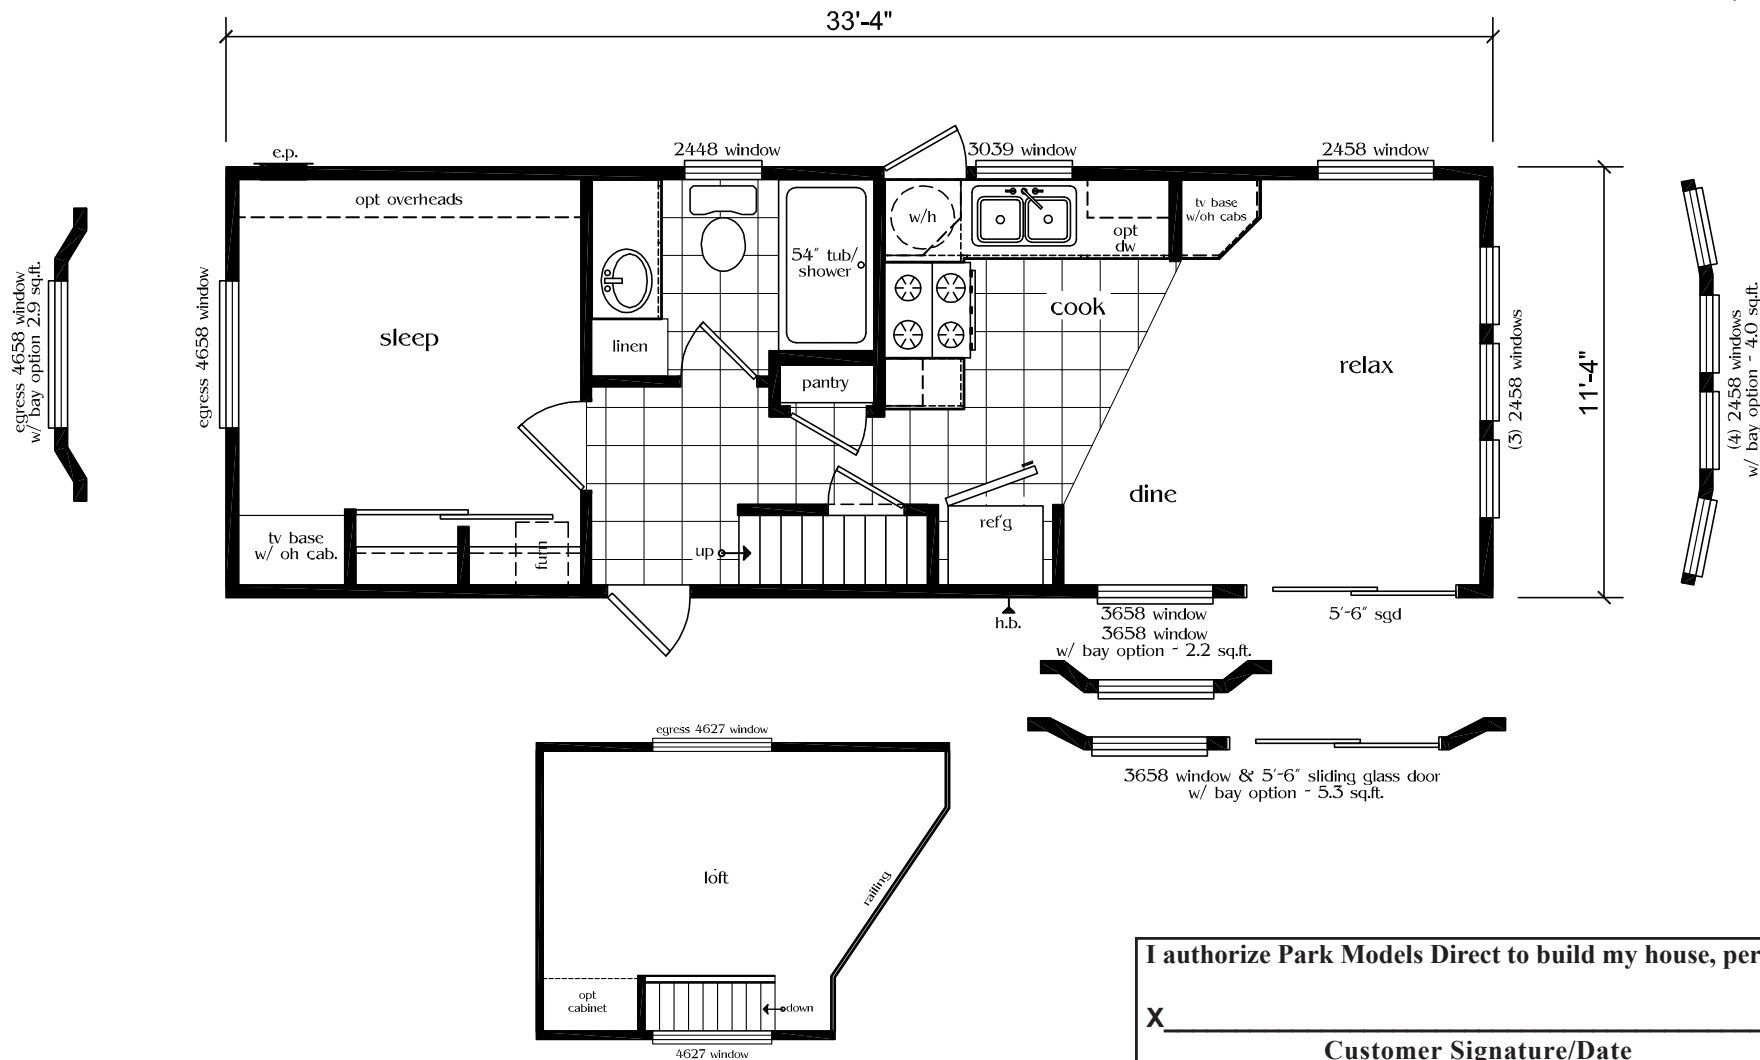

Montebello w-Loft

Crossings Signature Collection

ParkModelsDirect
"Factory Direct Value"

1 Bedroom w-Loft, 1 Bath
Approx. 378 SQ. FT + Loft Area
Park Model

Last Updated: 5-26-09

I authorize Park Models Direct to build my house, per this plan.