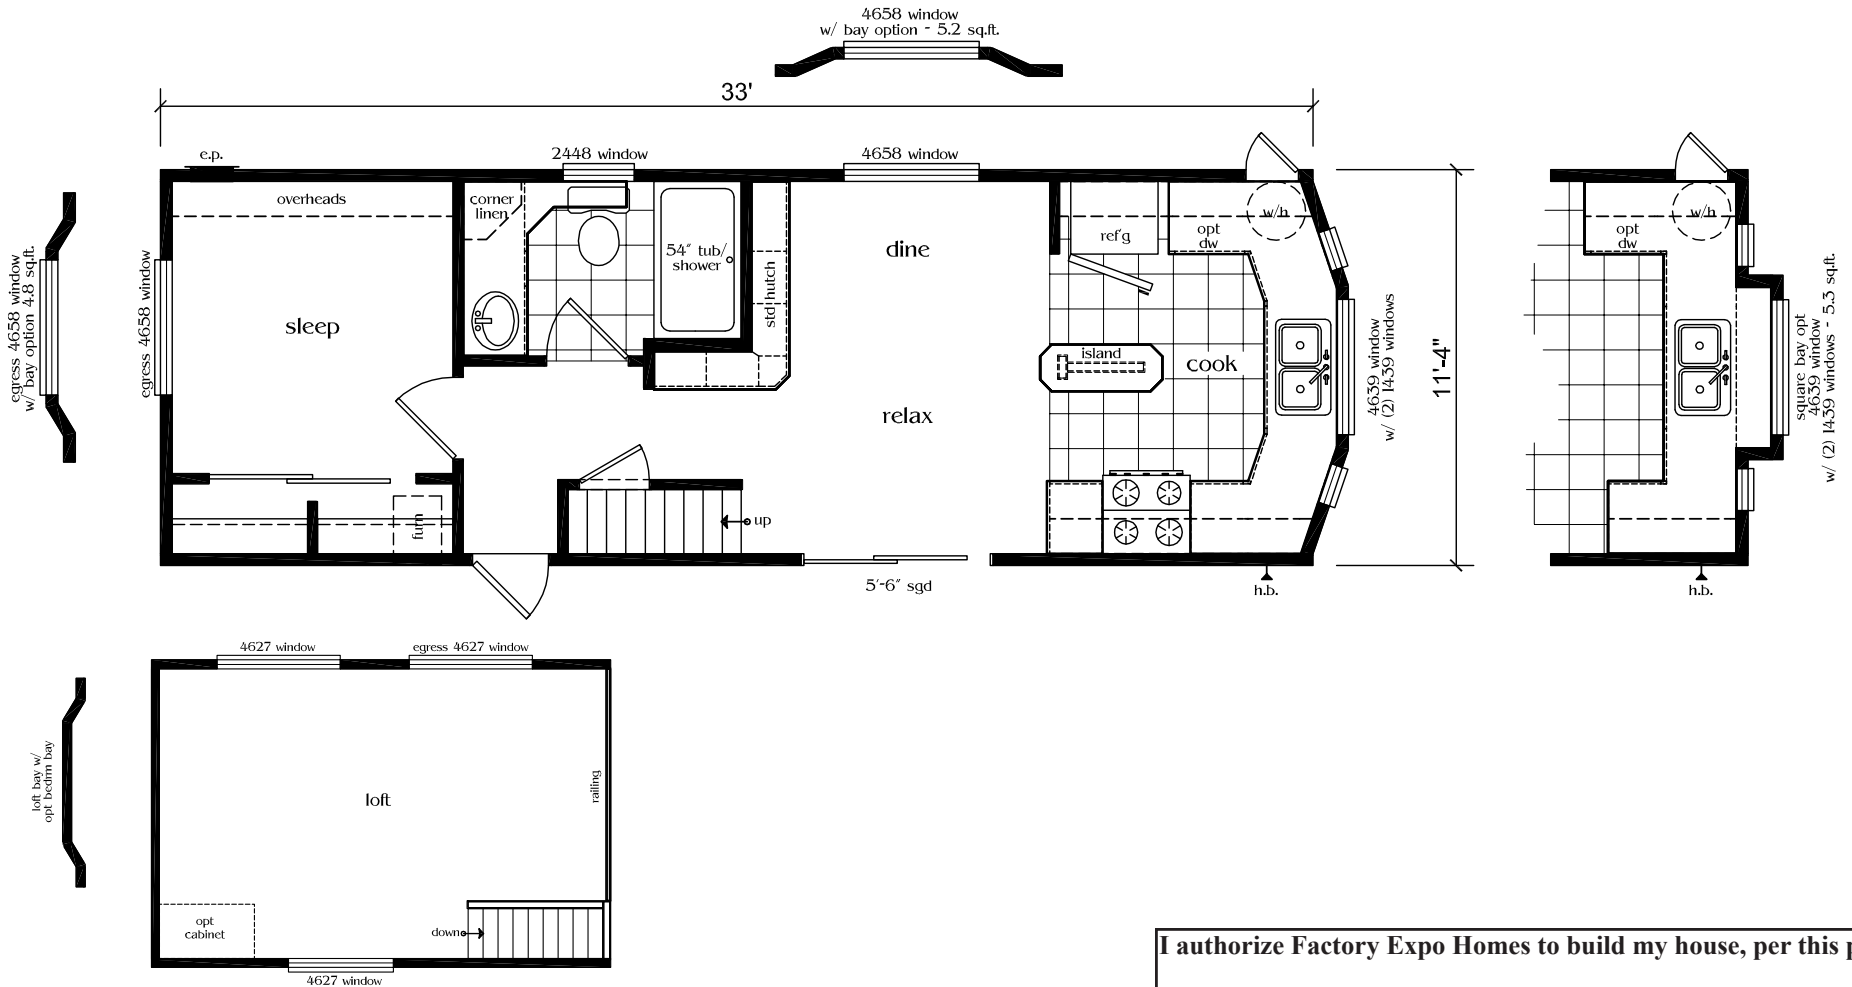

Oak Creek

Canyon Vista

Factory Expo

"Factory Direct Value" HOME CENTERS

1 Bedroom, 1 Bath w/Loft
Approx. 389 SQ. FT.
Park Model

Last Updated: 1-27-09

I authorize Factory Expo Homes to build my house, per this plan.