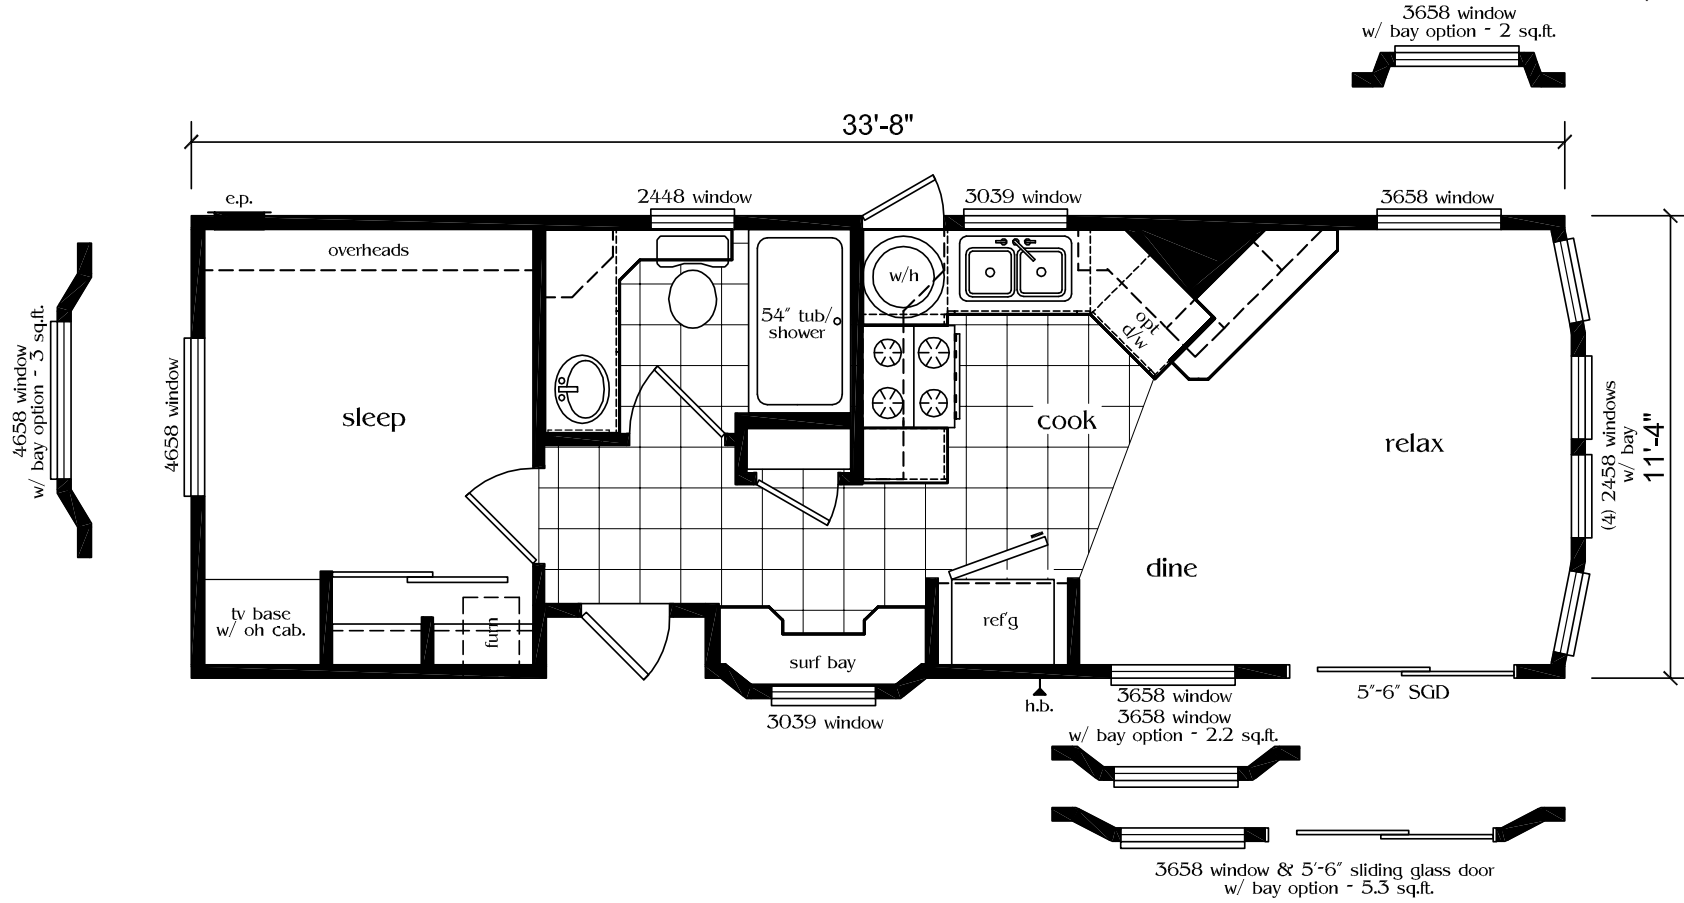

**Rio Salado**  
Canyon Vista

**Factory Expo**  
"Factory Direct Value" HOME CENTERS

**1 Bedroom, 1 Bath**  
**Approx. 382 SQ. FT.**  
**Park Model**

Last Updated: 1-27-09

I authorize Factory Expo Homes to build my house, per this plan.