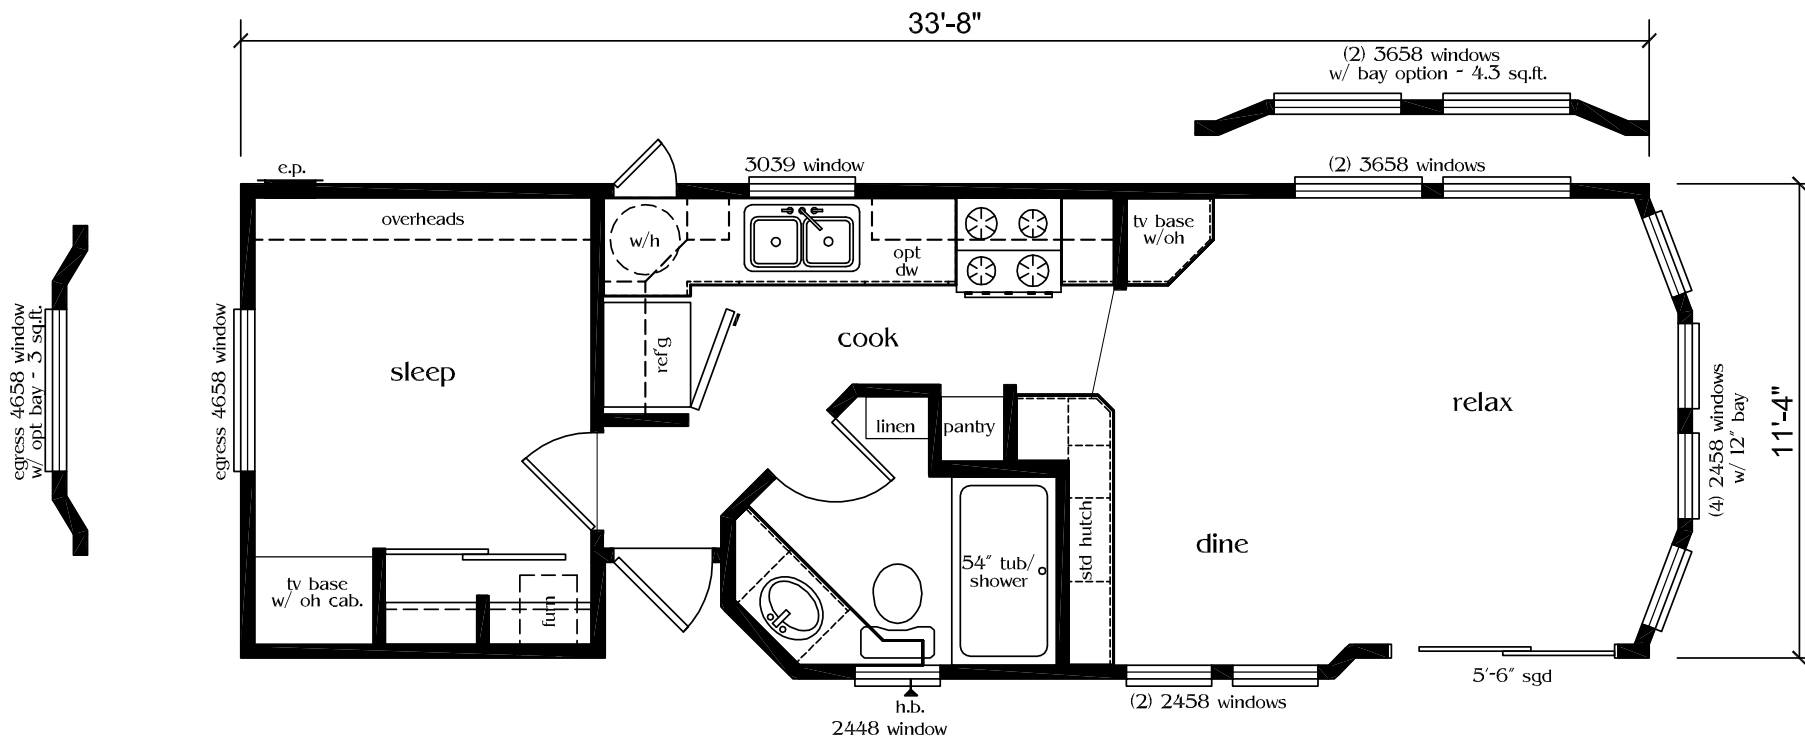

San Simon
Canyon Vista

Factory Expo
"Factory Direct Value" HOME CENTERS

1 Bedroom, 1 Bath
Approx. 392 SQ. FT.
Park Model

Last Updated: 1-27-09

I authorize Factory Expo Homes to build my house, per this plan.