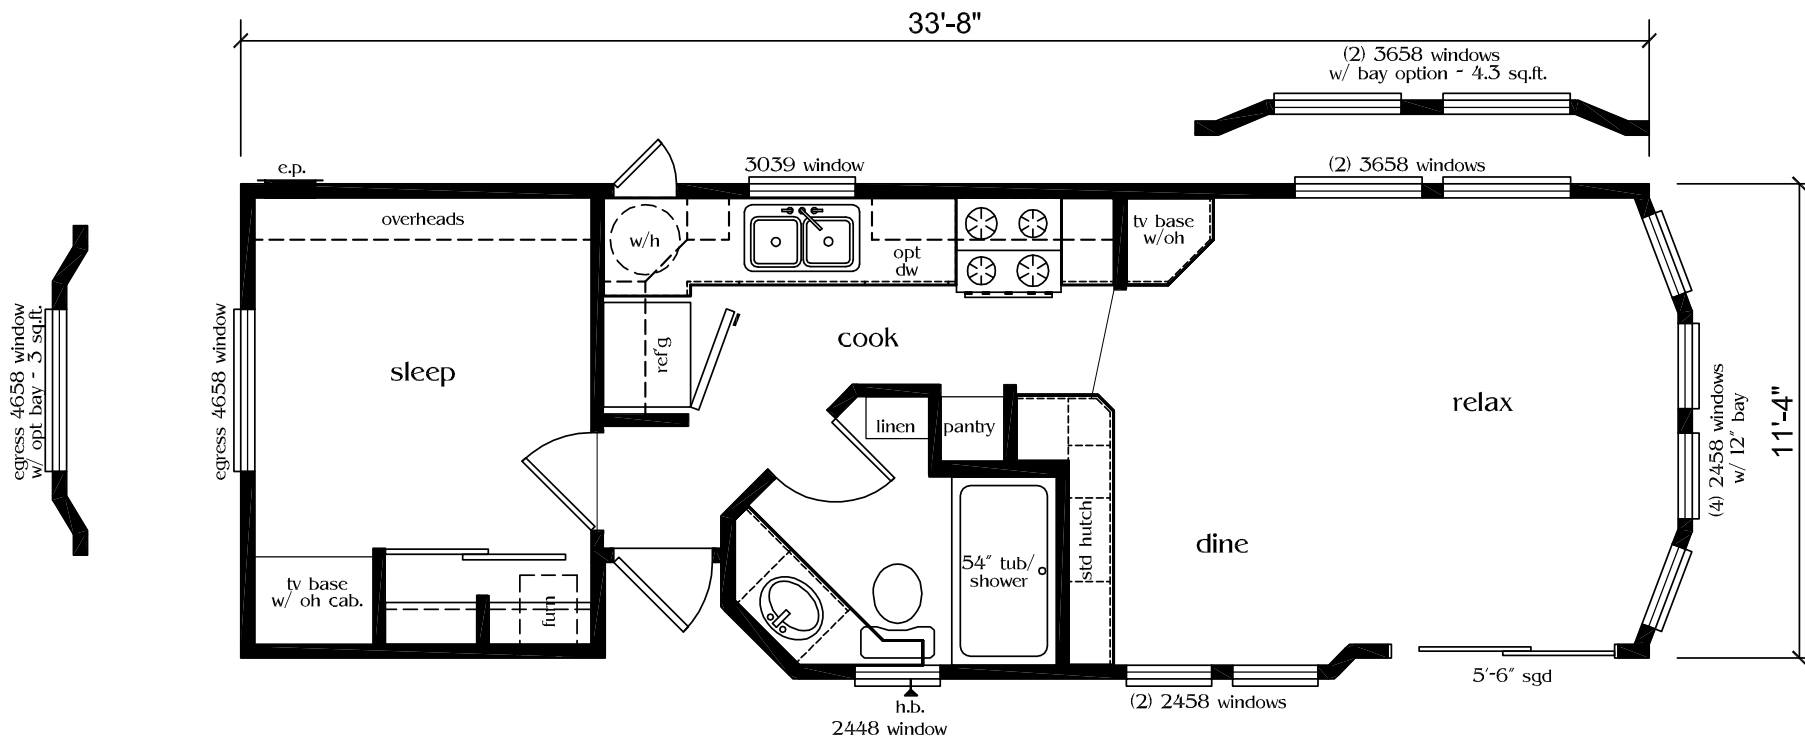

**San Simon**  
Canyon Vista

**Factory Expo**  
"Factory Direct Value" HOME CENTERS

**1 Bedroom, 1 Bath**  
**Approx. 392 SQ. FT.**  
**Park Model**

Last Updated: 1-27-09

I authorize Factory Expo Homes to build my house, per this plan.