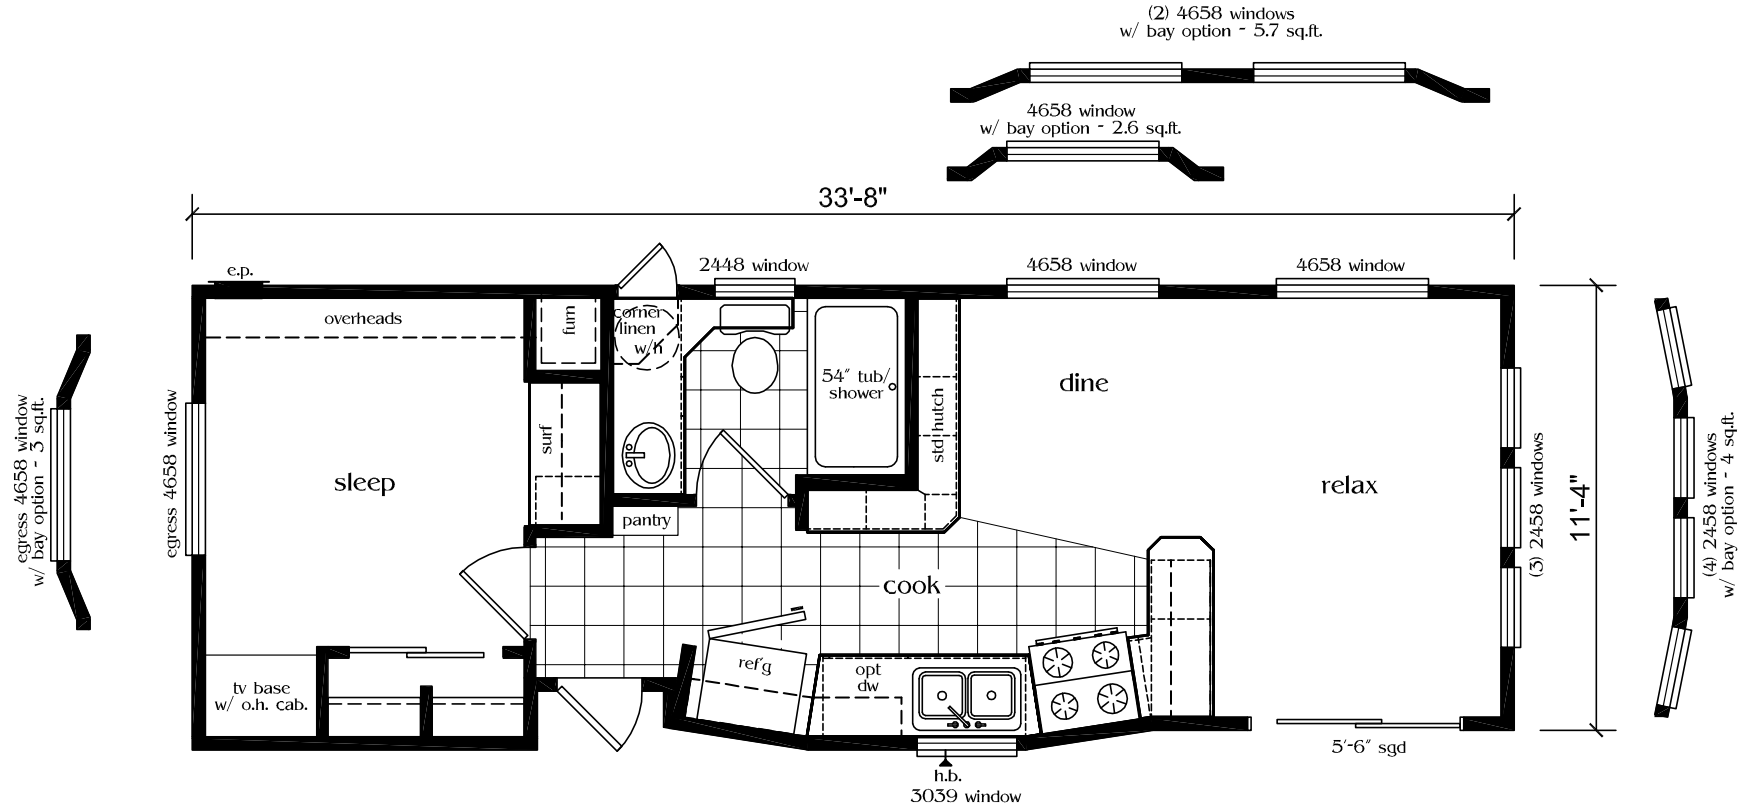

Santa Cruz
Canyon Vista

Factory Expo
"Factory Direct Value" HOME CENTERS

1 Bedroom, 1 Bath
Approx. 384 SQ. FT.
Park Model

Last Updated: 1-27-09

I authorize Factory Expo Homes to build my house, per this plan.