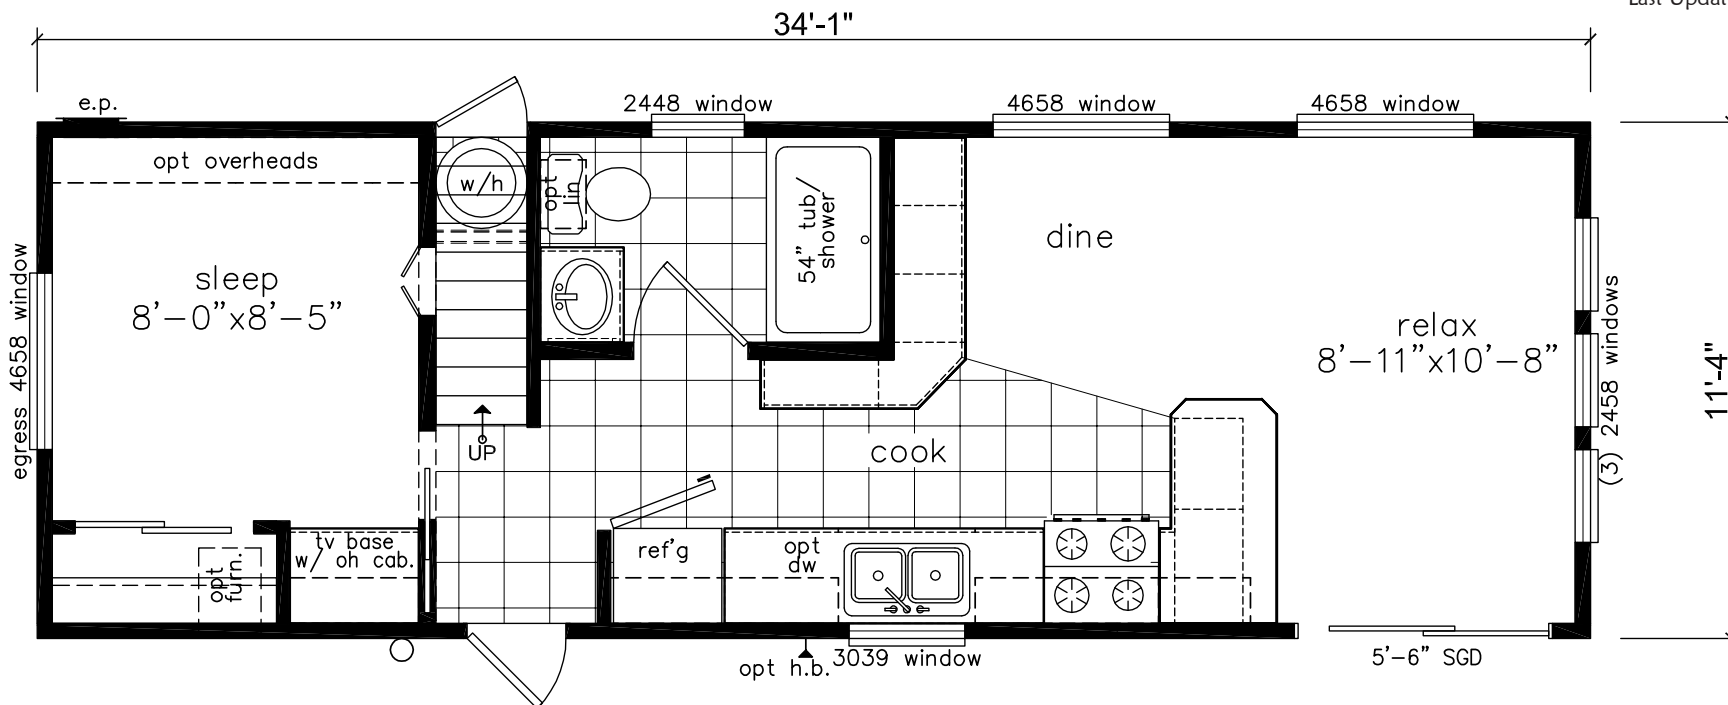

Solana

Crossings Estate Collection

ParkModelsDirect

"Factory Direct Value"

1 Bedroom, 1 Bath, Loft

Approx. 386 Sq. Ft.

Last Updated: 9-13-11

I authorize Park Models Direct to build my house, per this plan.