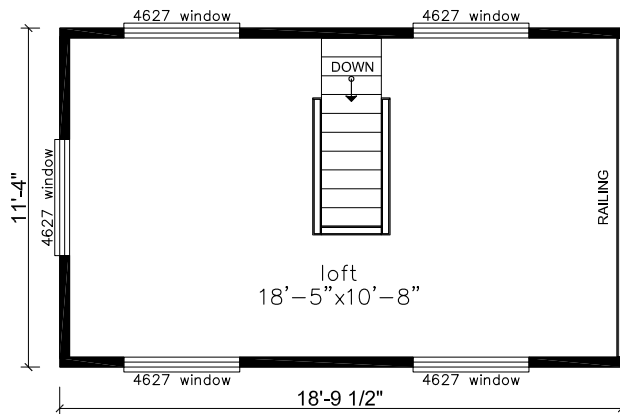

Solana

Crossings Estate Collection

ParkModelsDirect

"Factory Direct Value"

1 Bedroom, 1 Bath, Loft

Approx. 386 Sq. Ft.

Last Updated: 9-13-11

I authorize Park Models Direct to build my house, per this plan.