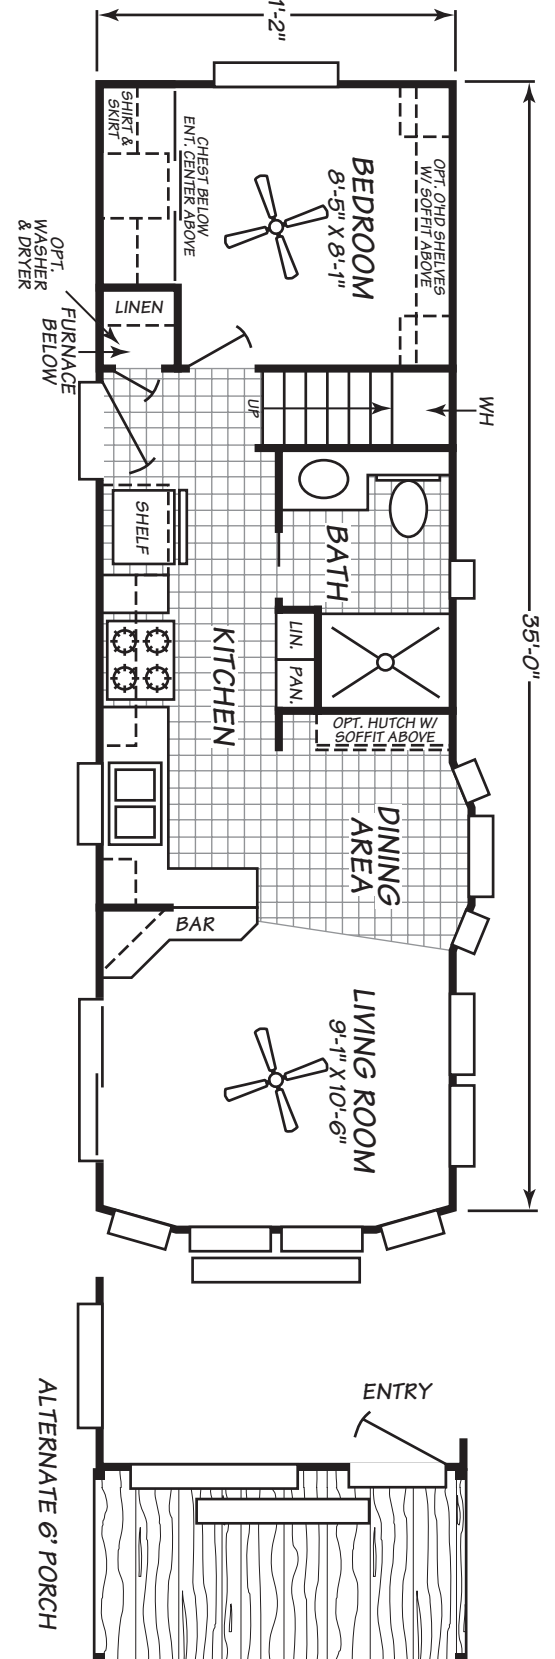

Azalea

Dream Park Series

1 Bedroom, 1 Bath
Approx. 399 SQ. FT.

Last Updated: 8-26-08

Factory Expo
"Factory Direct Value"
HOME CENTERS
2555 Progress Way • Woodburn, OR 97071

For Detailed Directions See Map On Our Website