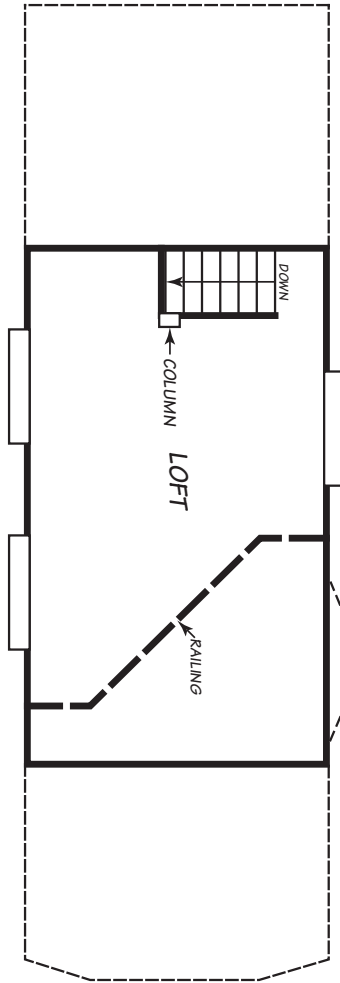

Azalea

Dream Park Series

1 Bedroom, 1 Bath
Approx. 399 SQ. FT.

Last Updated: 8-26-08

Factory Expo
"Factory Direct Value"
HOME CENTERS
2555 Progress Way • Woodburn, OR 97071

For Detailed Directions See Map On Our Website