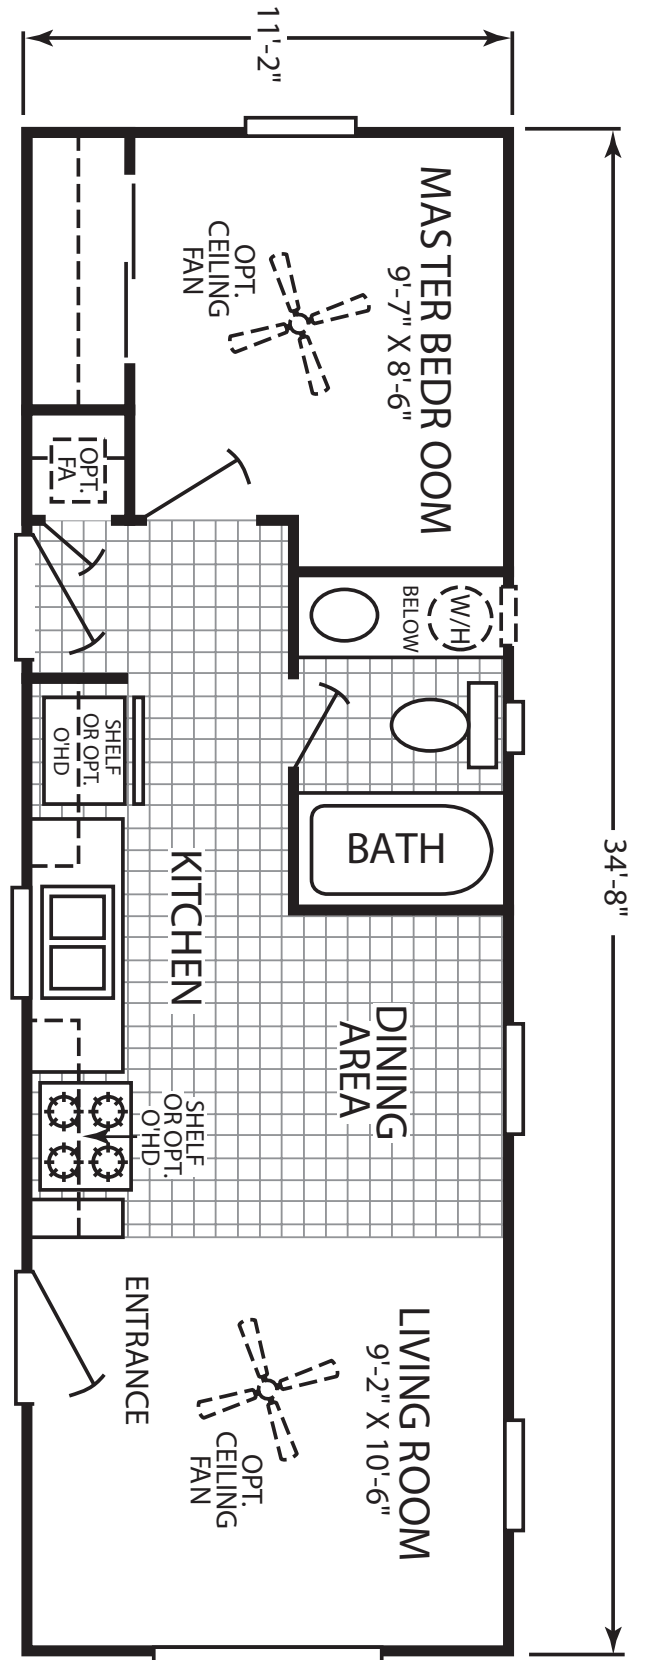

Colton

Brittany Park LIMITED Series

1 Bedroom, 1 Bath
Approx. 387 SQ. FT.

Last Updated: 6-7-10

Factory Expo
 "Factory Direct Value"
 HOME CENTERS
 2555 Progress Way • Woodburn, OR 97071

For Detailed Directions See Map On Our Website