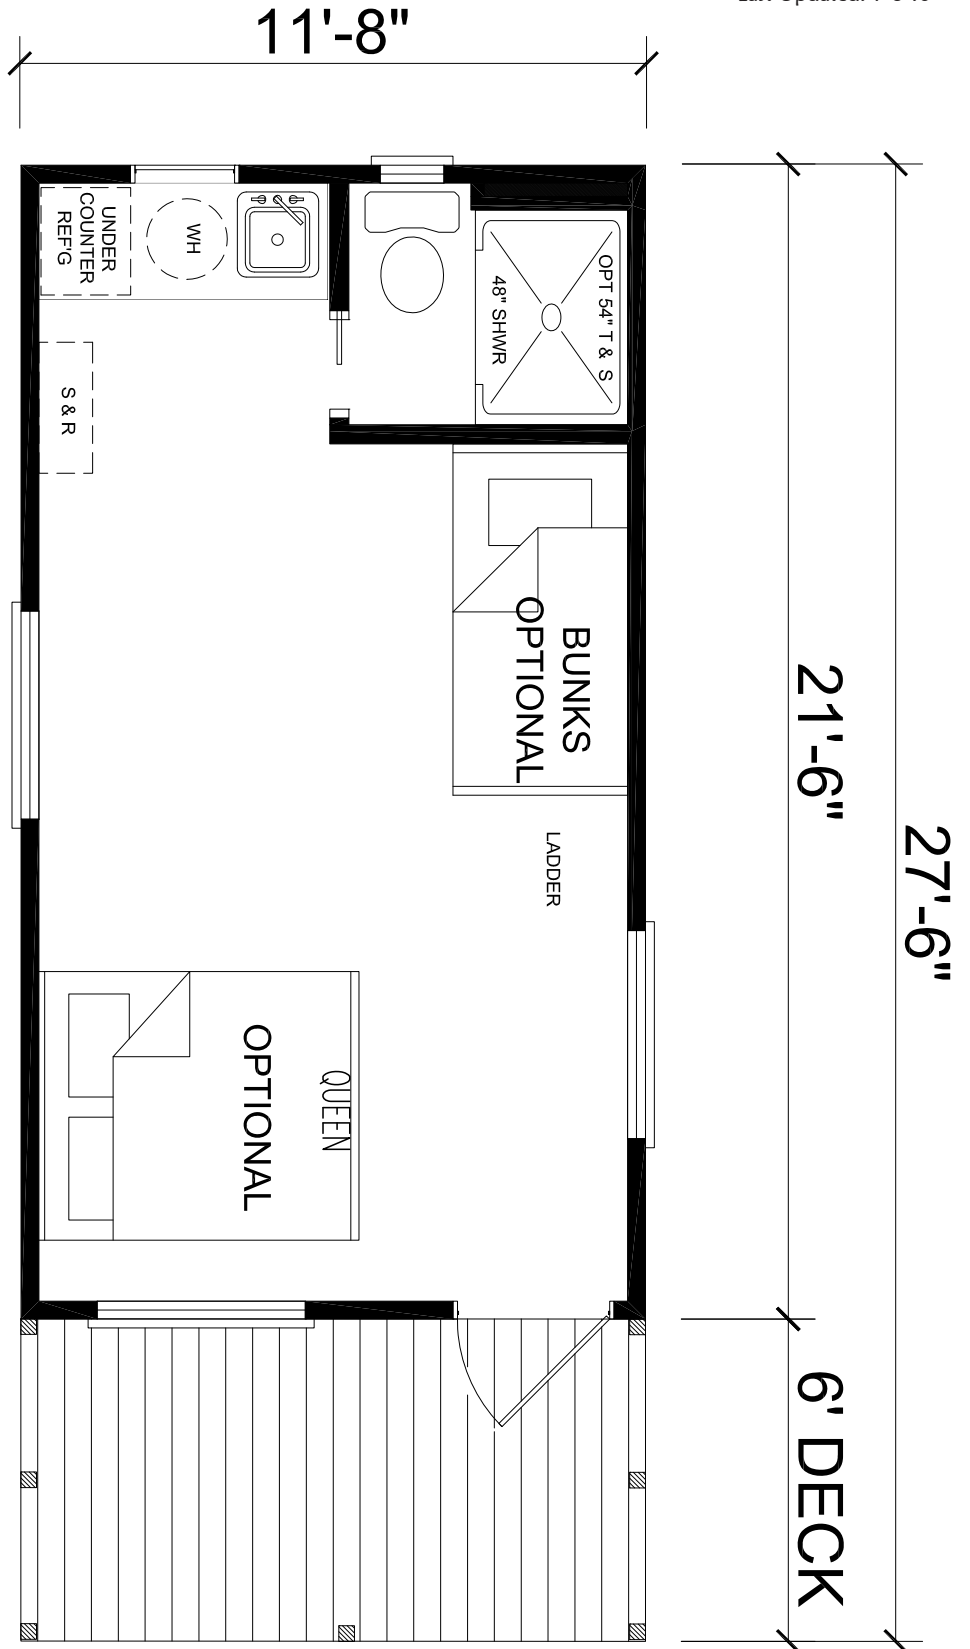

EVPM1

Extreme Value Park Model, Limited Time Offer

Hotel Room Style
6' Front Porch
Approx. 256 Sq. Ft.

Last Updated: 7-6-10

Factory Expo
"Factory Direct Value"
PARK MODELS