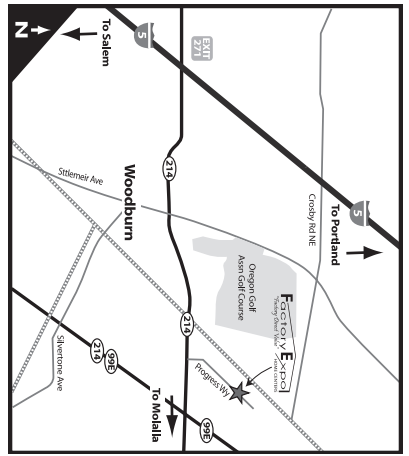

Eagle Crest

Dream Park Series

1 Bedroom, 1 Bath
Approx. 399 SQ. FT.

Last Updated: 8-26-08

For Detailed Directions See Map On Our Website
1-800-379-2614

Factory Expo
"Factory Direct Value"
HOME CENTERS
2555 Progress Way • Woodburn, OR 97071