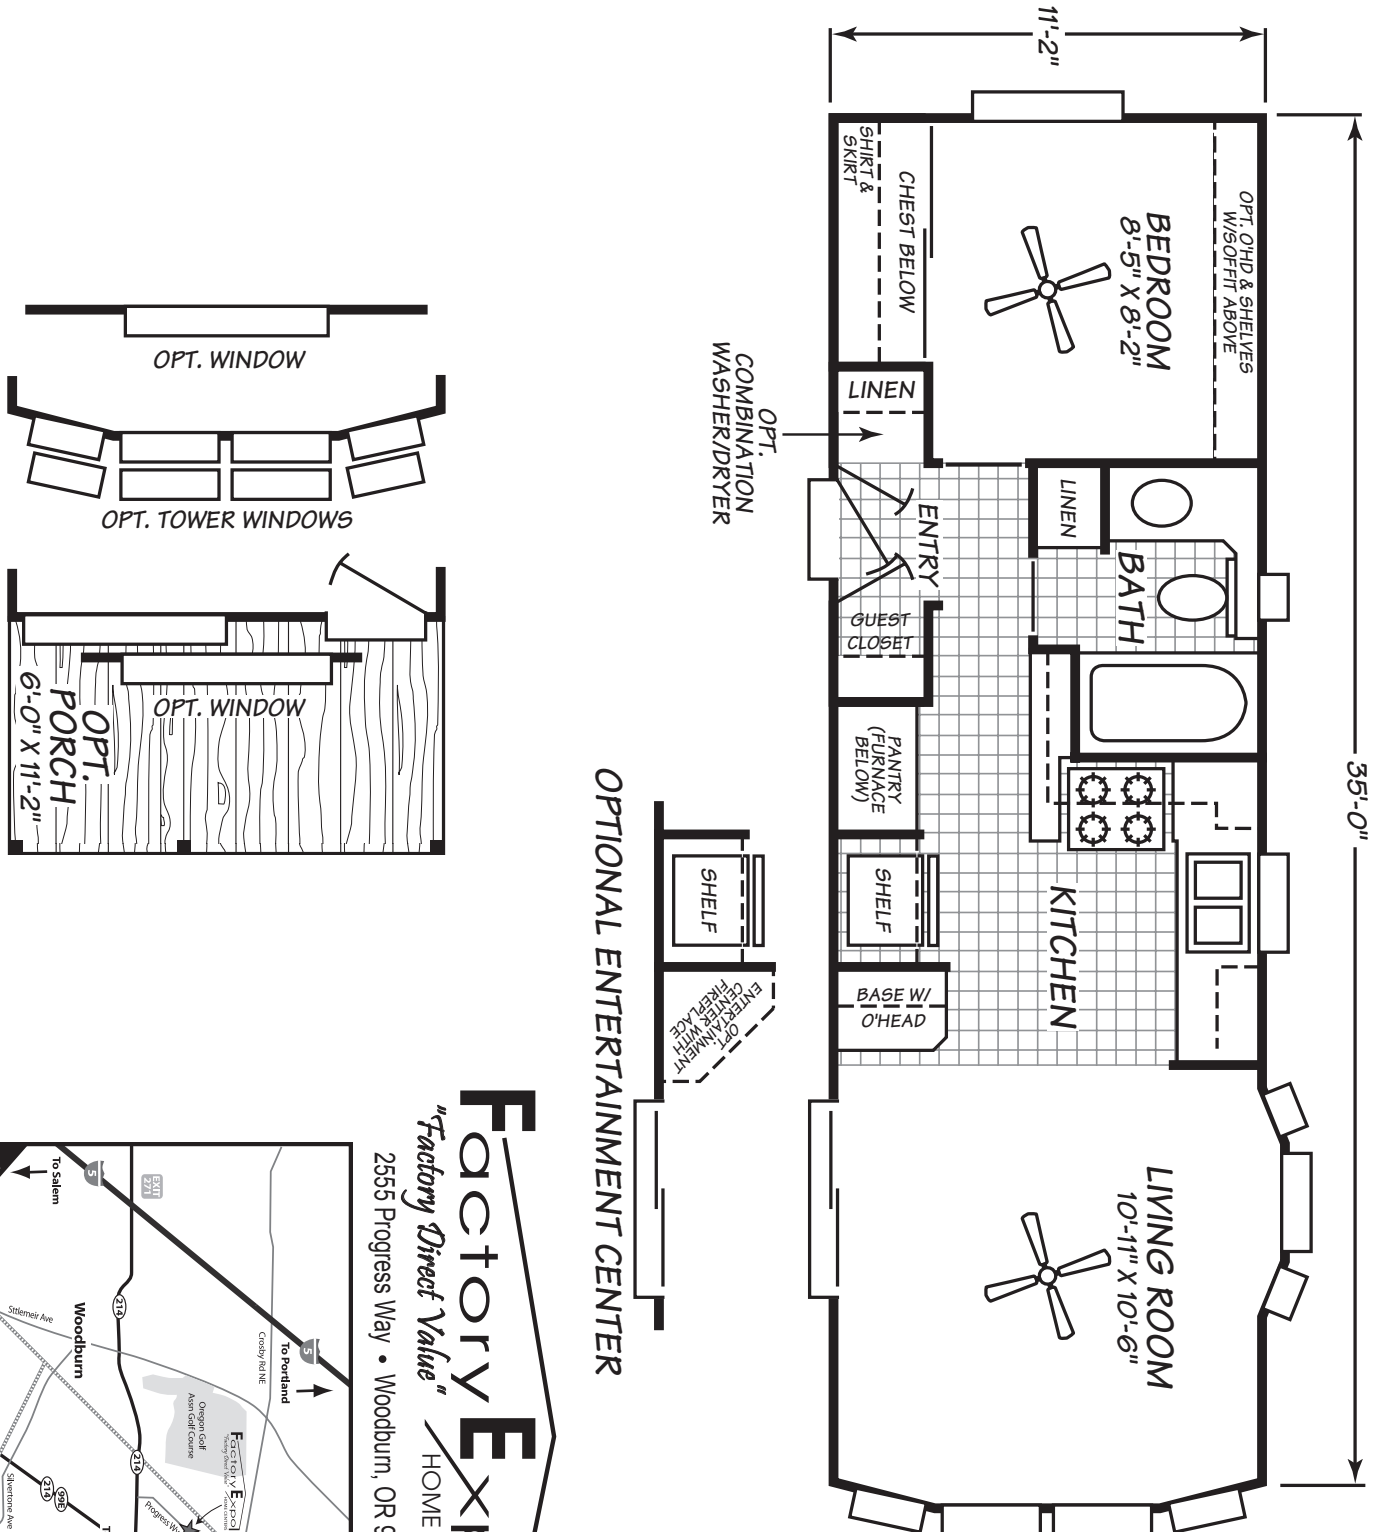

Eagle Crest

Dream Park Series

1 Bedroom, 1 Bath
Approx. 399 SQ. FT.

Last Updated: 8-26-08

For Detailed Directions See Map On Our Website
1-800-379-2614

Factory Expo
"Factory Direct Value"
HOME CENTERS
2555 Progress Way • Woodburn, OR 97071