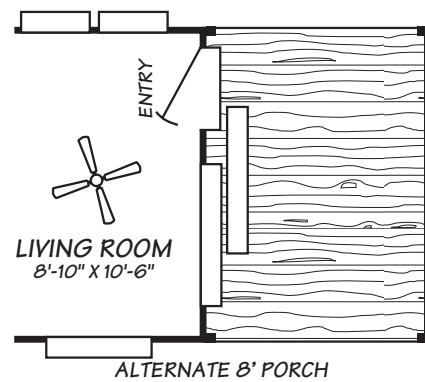

# Harper

Dream Park Series

**1 Bedroom, 1 Bath**  
**Double Loft**  
**Approx. 399 SQ. FT.**

Last Updated: 2-2-09

**Factory Expo**  
 "Factory Direct Value" HOME CENTERS  
 2555 Progress Way • Woodburn, OR 97071