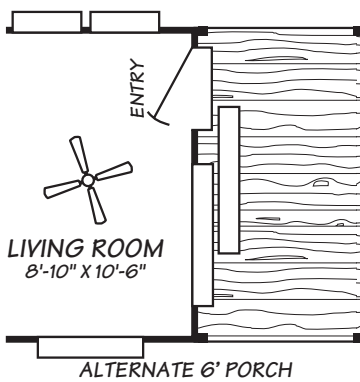

# Harper

Dream Park Series

**1 Bedroom, 1 Bath**  
**Double Loft**  
**Approx. 399 SQ. FT.**

Last Updated: 2-2-09

**Factory Expo**  
 "Factory Direct Value" HOME CENTERS  
 2555 Progress Way • Woodburn, OR 97071