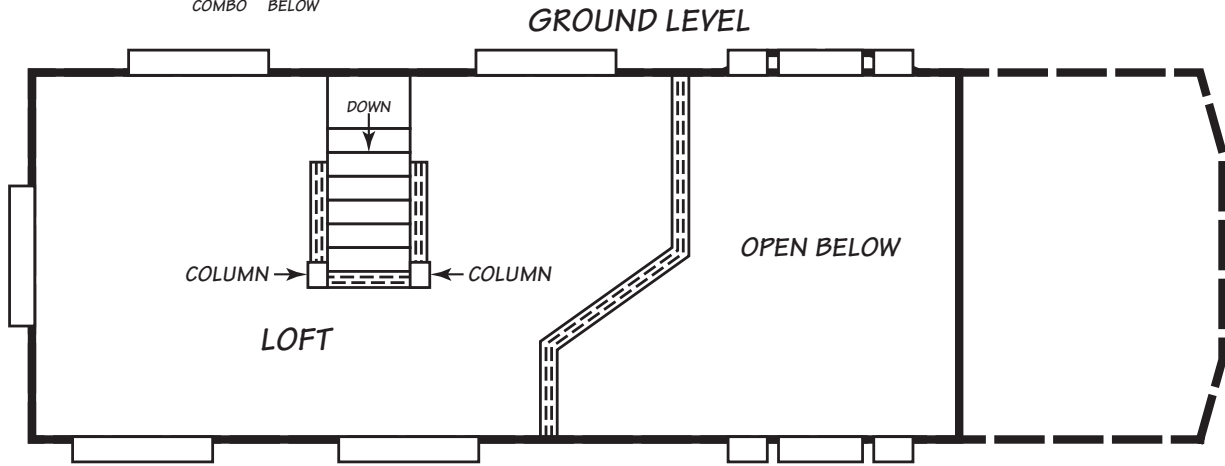

# Harper

Dream Park Series

**1 Bedroom, 1 Bath**  
**Double Loft**  
**Approx. 399 SQ. FT.**

Last Updated: 2-2-09

**Factory Expo**  
 "Factory Direct Value" HOME CENTERS  
 2555 Progress Way • Woodburn, OR 97071