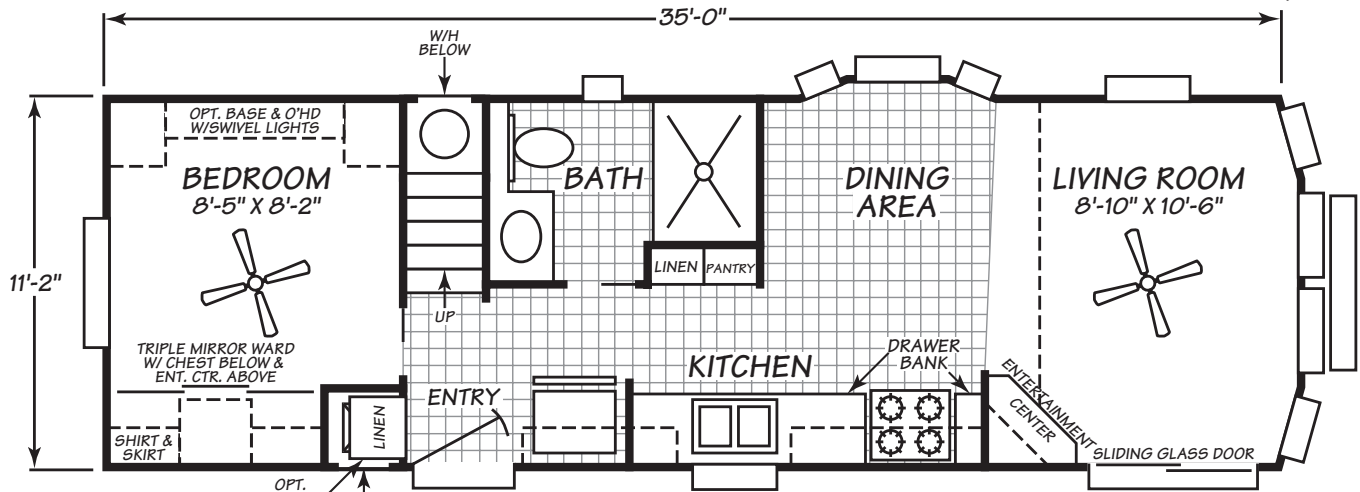

# Harper

Dream Park Series

**1 Bedroom, 1 Bath**  
**Double Loft**  
**Approx. 399 SQ. FT.**

Last Updated: 2-2-09

**Factory Expo**  
 "Factory Direct Value" HOME CENTERS  
 2555 Progress Way • Woodburn, OR 97071