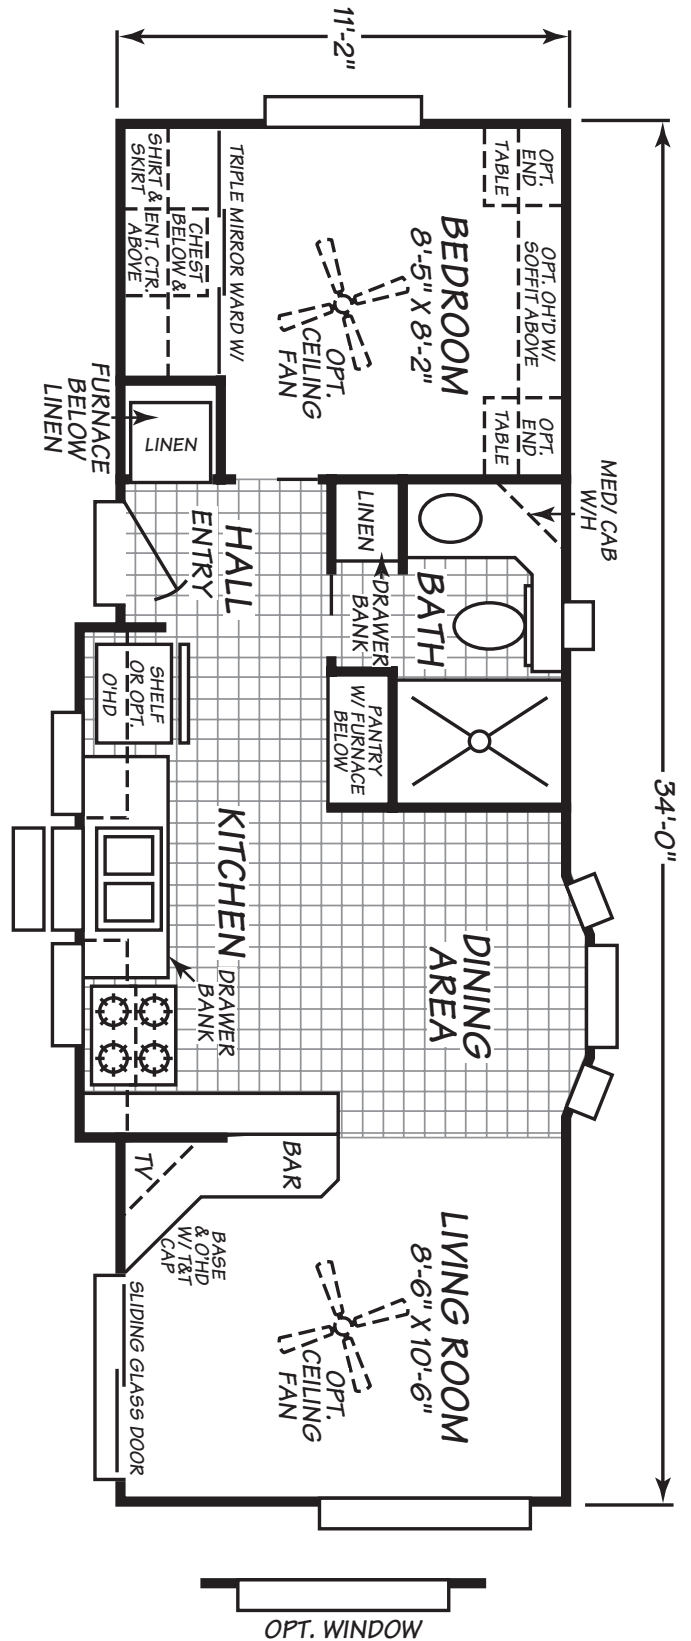

Ironside

Dream Park Series

1 Bedroom, 1 Bath
Approx. 399 SQ. FT.

Last Updated: 11-7-08

Factory Expo
"Factory Direct Value"
HOME CENTERS
2555 Progress Way • Woodburn, OR 97071

For Detailed Directions See Map On Our Website