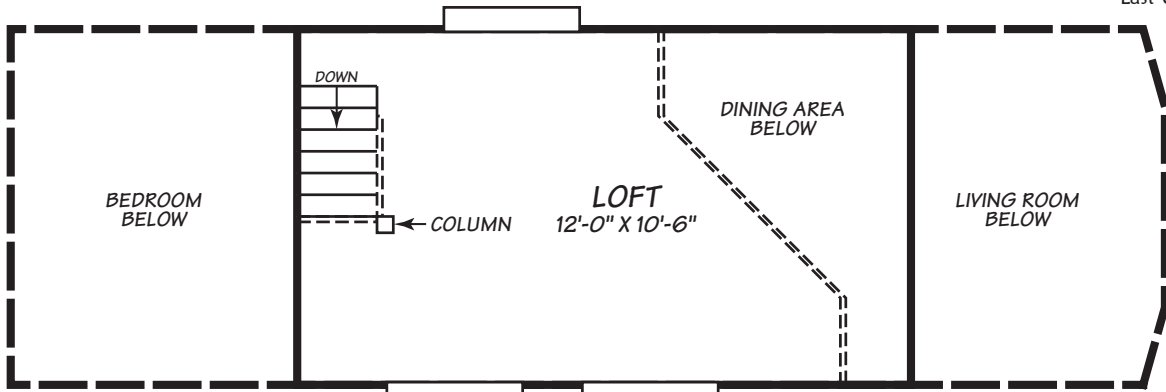

Langford

Forest Park Series

CSA Park Models - Delivery to Canada Only

Loft, 1 Bedroom, 1 Bath
Approx. 399 SQ. FT.

Last Updated: 11-24-08

LOFT PLAN

FLOOR PLAN

ALTERNATE 6' AND 8' PORCH