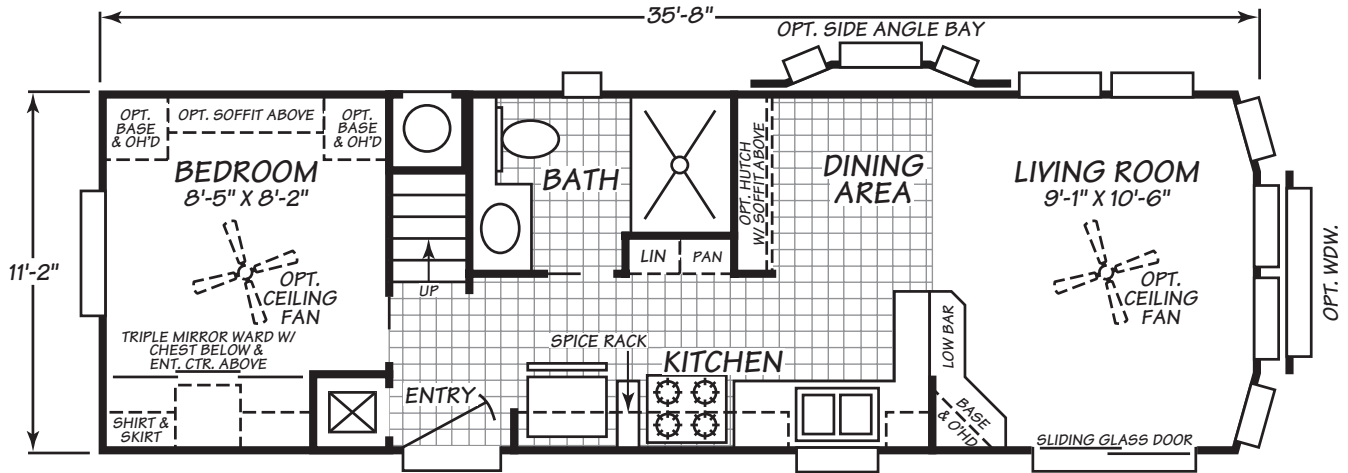

Langford

Forest Park Series

CSA Park Models - Delivery to Canada Only

Loft, 1 Bedroom, 1 Bath
Approx. 399 SQ. FT.

Last Updated: 11-24-08

LOFT PLAN

FLOOR PLAN

ALTERNATE 6' AND 8' PORCH