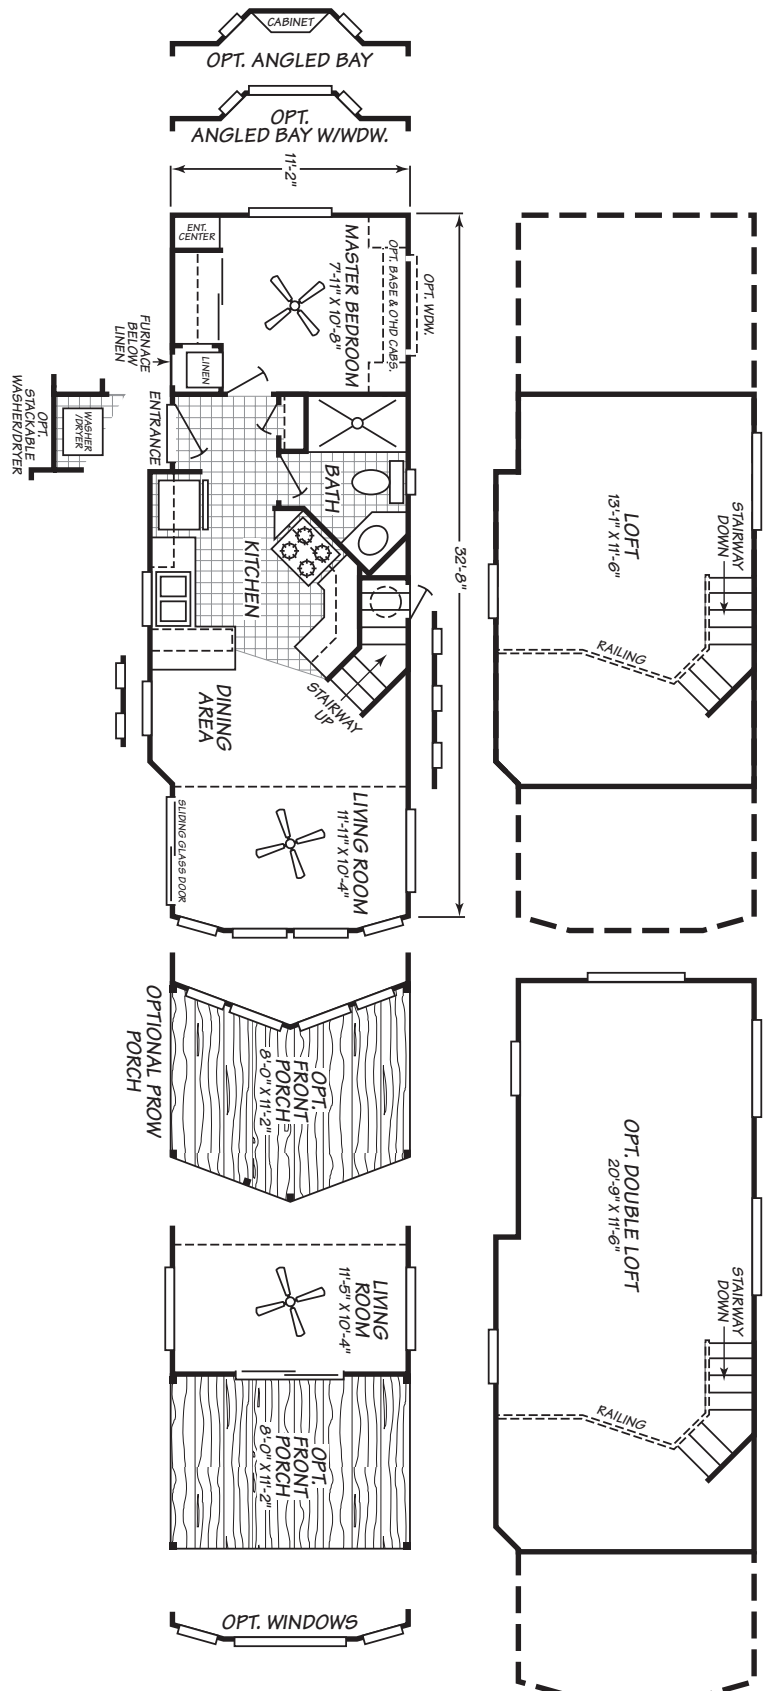

# LeGrande

Dream Park Series

1 Bedroom, 1 Bath  
Approx. 384 SQ. FT.

Last Updated: 4-25-11

**Factory Expo**  
"Factory Direct Value"  
HOME CENTERS  
2555 Progress Way • Woodburn, OR 97071

For Detailed Directions See Map On Our Website