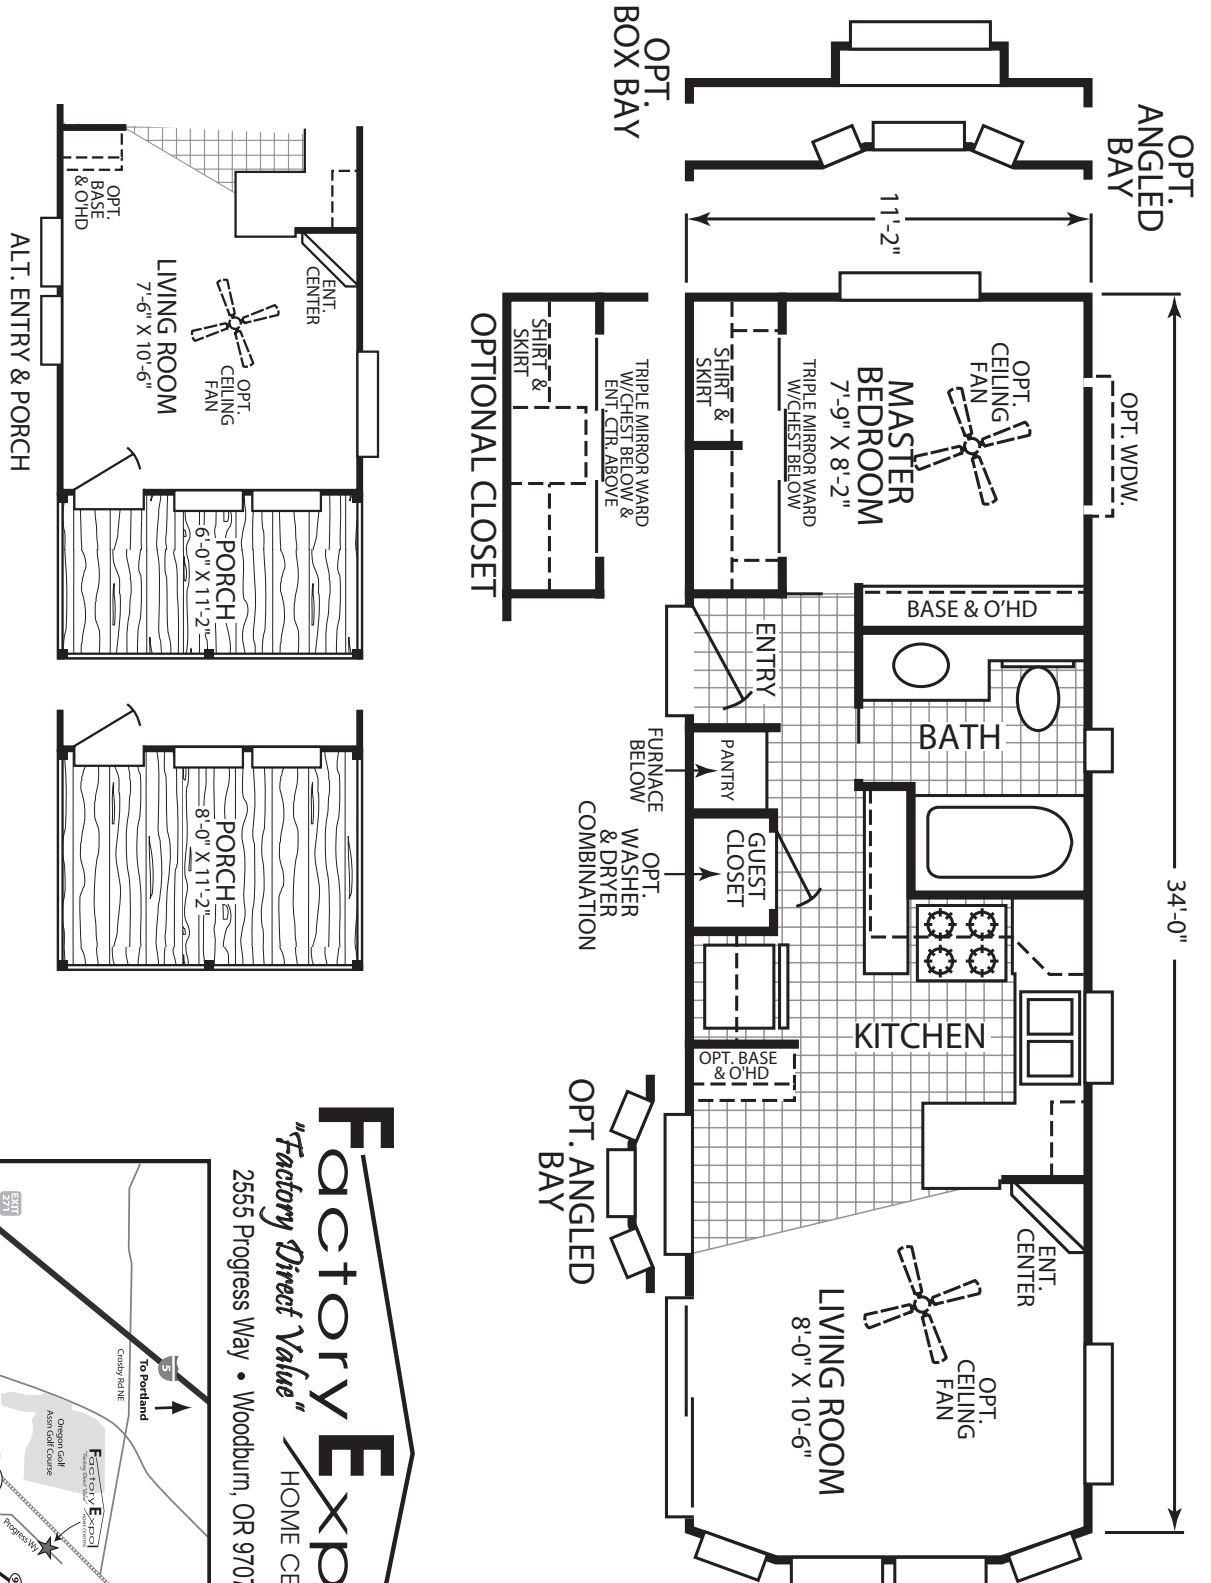

Lewiston

Brittany Park Series

1 Bedroom, 1 Bath
Approx. 385 SQ. FT.

Last Updated: 8-26-08

Factory Expo
"Factory Direct Value"
HOME CENTERS
2555 Progress Way • Woodburn, OR 97071

For Detailed Directions See Map On Our Website