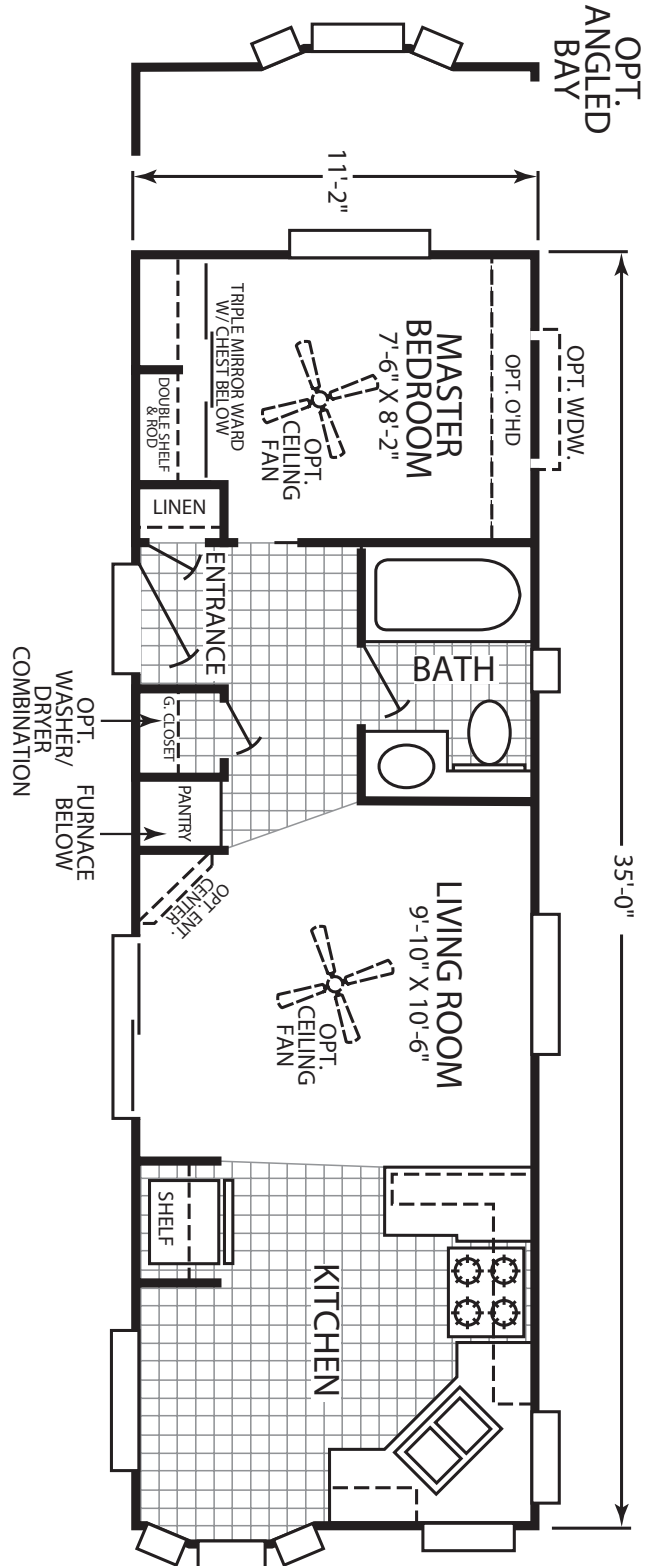

Mayville

Brittany Park Series

1 Bedroom, 1 Bath
Approx. 390 SQ. FT.

Last Updated: 8-26-08

Factory Expo
"Factory Direct Value"
HOME CENTERS
2555 Progress Way • Woodburn, OR 97071

For Detailed Directions See Map On Our Website