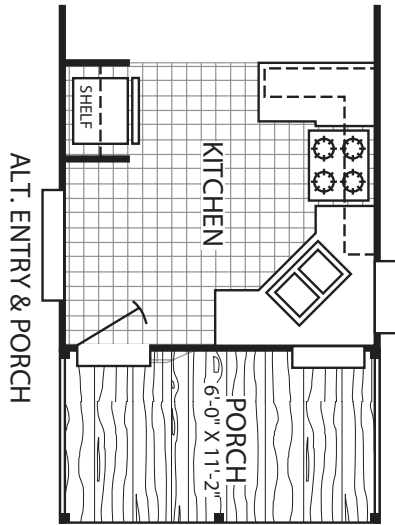

Mayville

Brittany Park Series

1 Bedroom, 1 Bath
Approx. 390 SQ. FT.

Last Updated: 8-26-08

Factory Expo
"Factory Direct Value"
HOME CENTERS
2555 Progress Way • Woodburn, OR 97071

For Detailed Directions See Map On Our Website