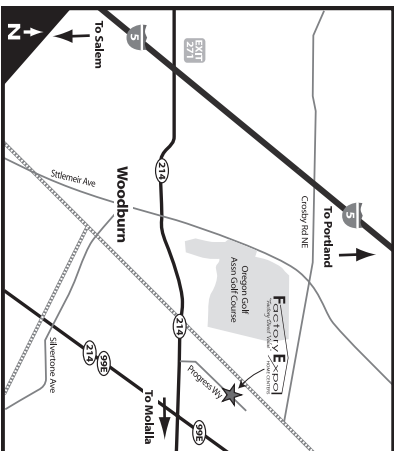

Mayville

Brittany Park Series

1 Bedroom, 1 Bath
Approx. 390 SQ. FT.

Last Updated: 8-26-08

Factory Expo
"Factory Direct Value"
HOME CENTERS
2555 Progress Way • Woodburn, OR 97071

For Detailed Directions See Map On Our Website