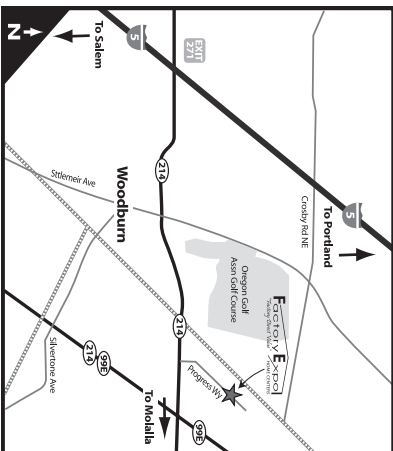

Merritt

Forest Park Series

CSA Park Models - Delivery to Canada Only

2 Bedroom, 1 Bath
Approx. 534 SQ. FT.

Last Updated: 11-24-08

Factory Expo
"Factory Direct Value"
HOME CENTERS
2555 Progress Way • Woodburn, OR 97071

For Detailed Directions See Map On Our Website

1-800-379-2614