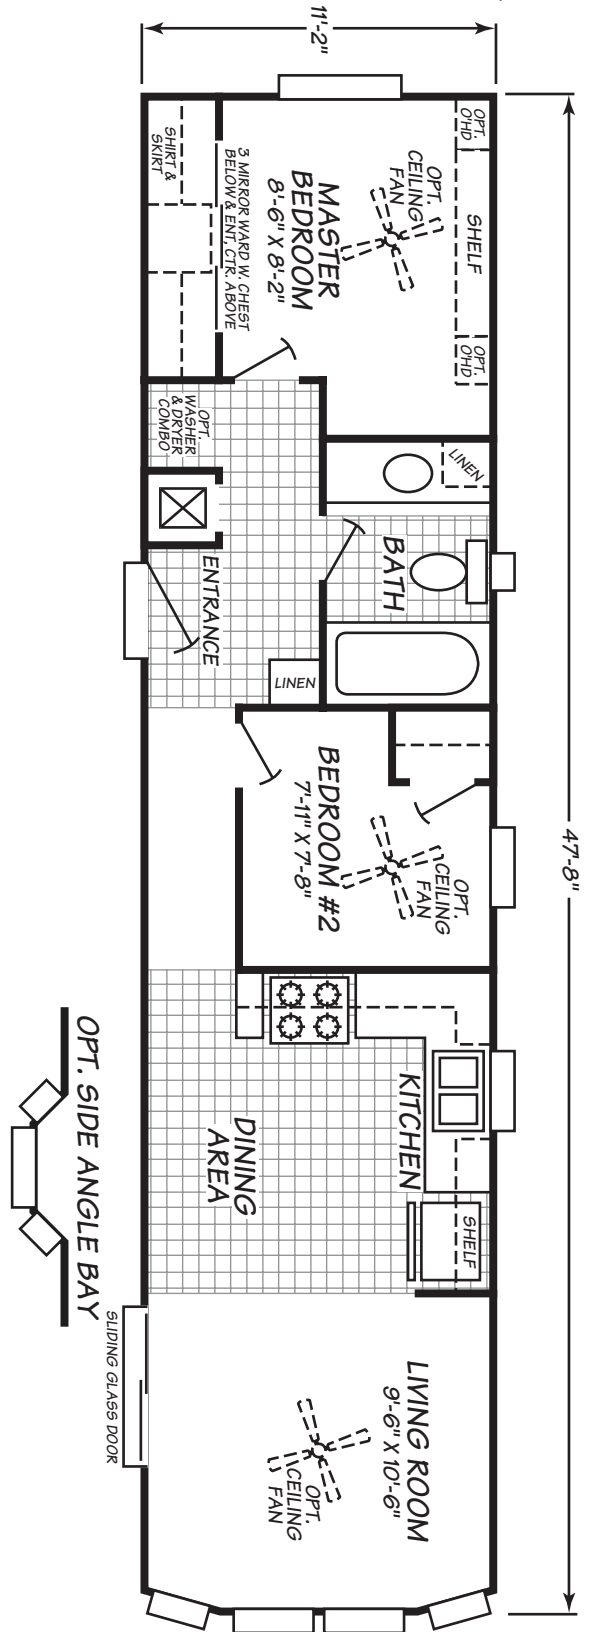

Merritt

Forest Park Series

CSA Park Models - Delivery to Canada Only

2 Bedroom, 1 Bath
Approx. 534 SQ. FT.

Last Updated: 11-24-08

Factory Expo
"Factory Direct Value"
HOME CENTERS
2555 Progress Way • Woodburn, OR 97071