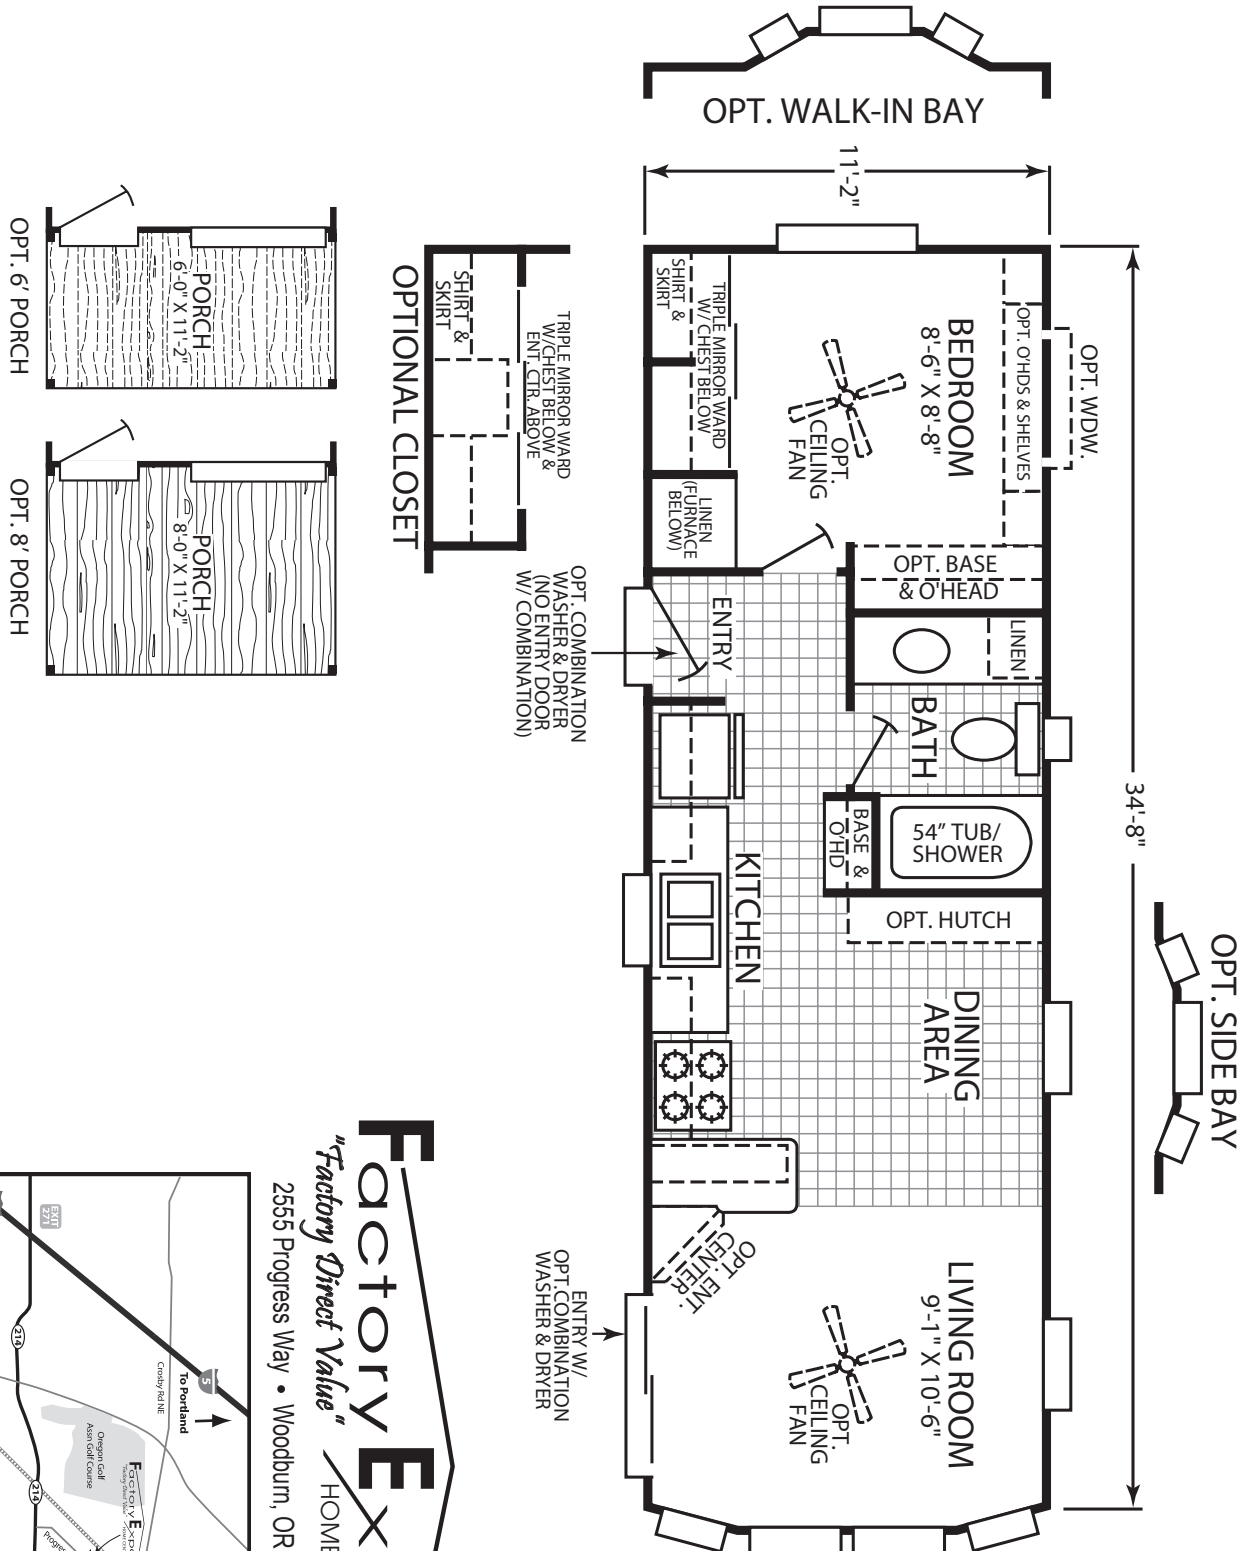

Woodland

Brittany Park Series

1 Bedroom, 1 Bath
Approx. 392 SQ. FT.

Last Updated: 8-26-08

Factory Expo
HOME CENTERS
"Factory Direct Value"
2555 Progress Way • Woodburn, OR 97071

For Detailed Directions See Map On Our Website