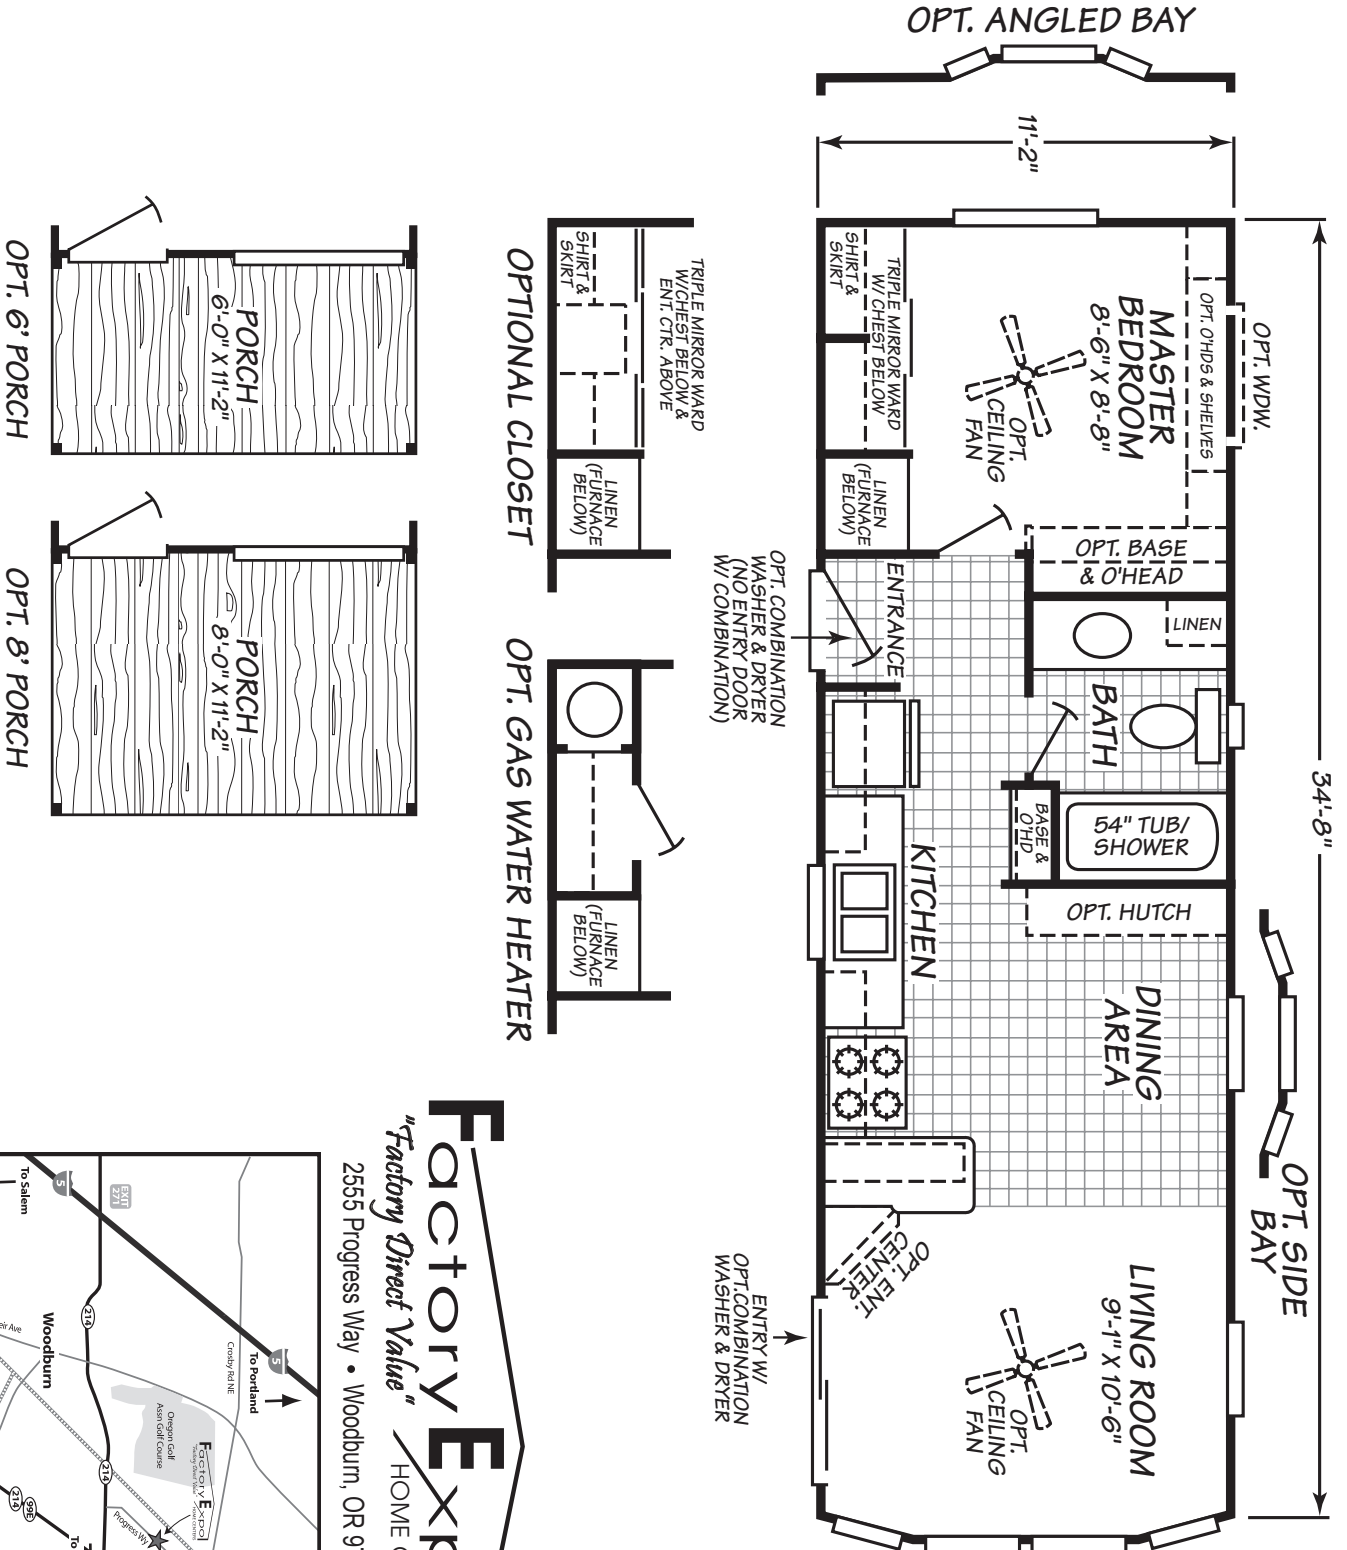

# Woodland

Brittany Park Series

**1 Bedroom, 1 Bath**  
**Approx. 392 SQ. FT.**

Last Updated: 3-24-11

1-800-379-2614

For Detailed Directions See Map On Our Website

**Factory Expo**  
"Factory Direct Value"  
HOME CENTERS  
2555 Progress Way • Woodburn, OR 97071