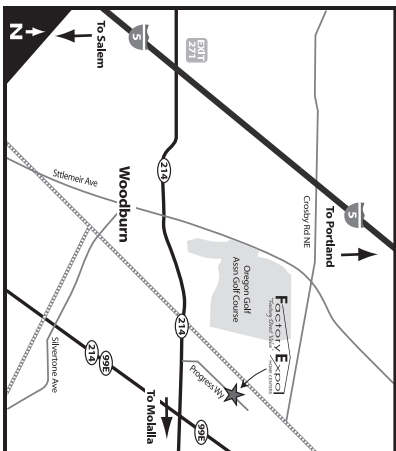

Alpine Vista

Dream Park Series

1 Bedroom w/ Loft, 1 Bath
Approx. 399 SQ. FT.

Last Updated: 8-26-08

OPTIONAL ENTERTAINMENT CENTER

Factory Expo
"Factory Direct Value"
HOME CENTERS
2555 Progress Way • Woodburn, OR 97071

For Detailed Directions See Map On Our Website
1-800-379-2614