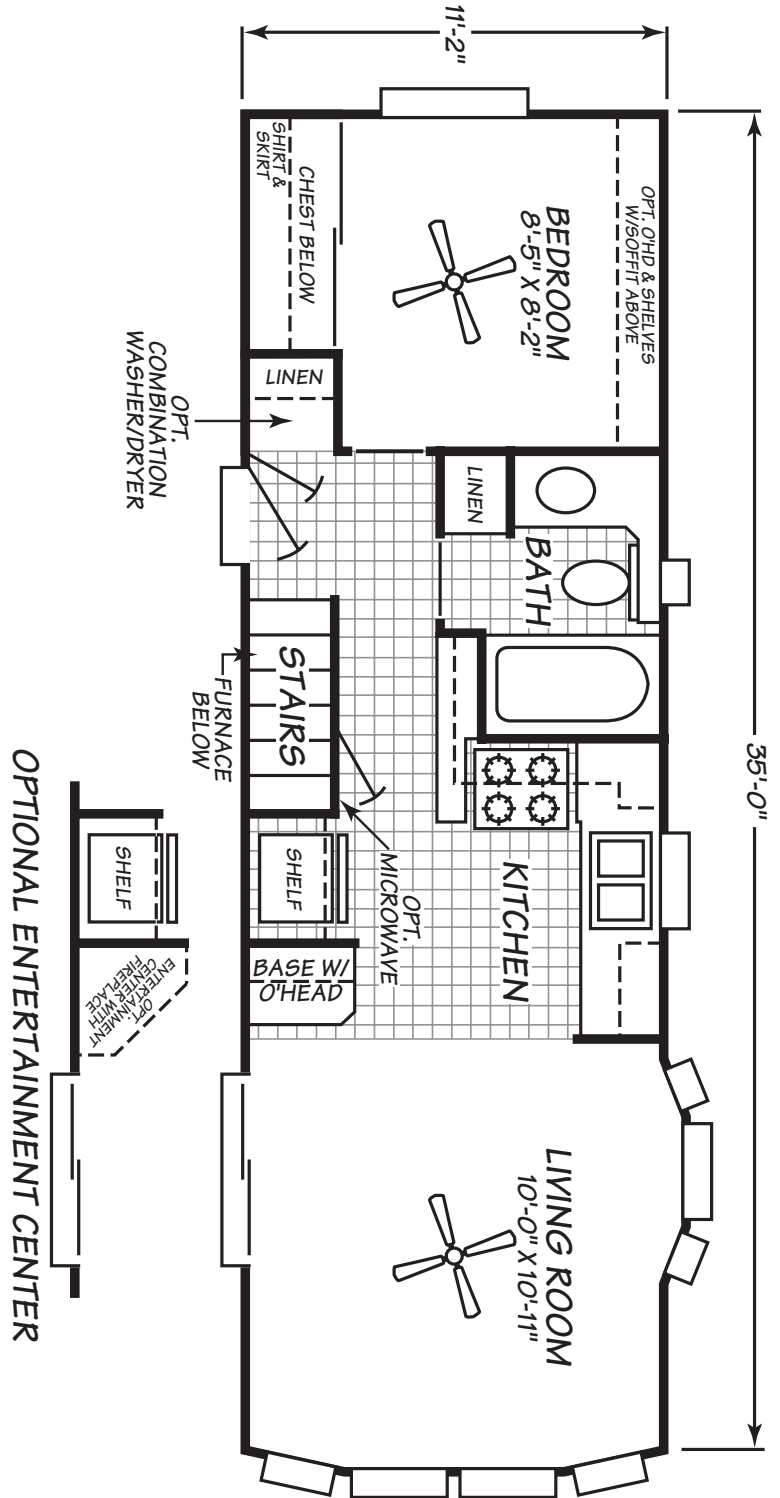

Alpine Vista

Dream Park Series

1 Bedroom w/ Loft, 1 Bath
Approx. 399 SQ. FT.

Last Updated: 8-26-08

OPTIONAL ENTERTAINMENT CENTER

Factory Expo
"Factory Direct Value"
HOME CENTERS
2555 Progress Way • Woodburn, OR 97071