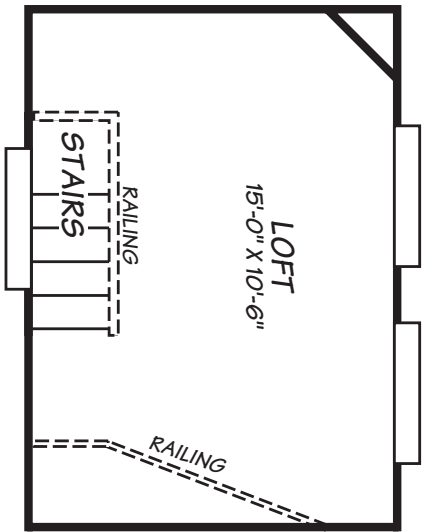

Alpine Vista

Dream Park Series

1 Bedroom w/ Loft, 1 Bath
Approx. 399 SQ. FT.

Last Updated: 8-26-08

OPTIONAL ENTERTAINMENT CENTER

Factory Expo
"Factory Direct Value"
HOME CENTERS
2555 Progress Way • Woodburn, OR 97071